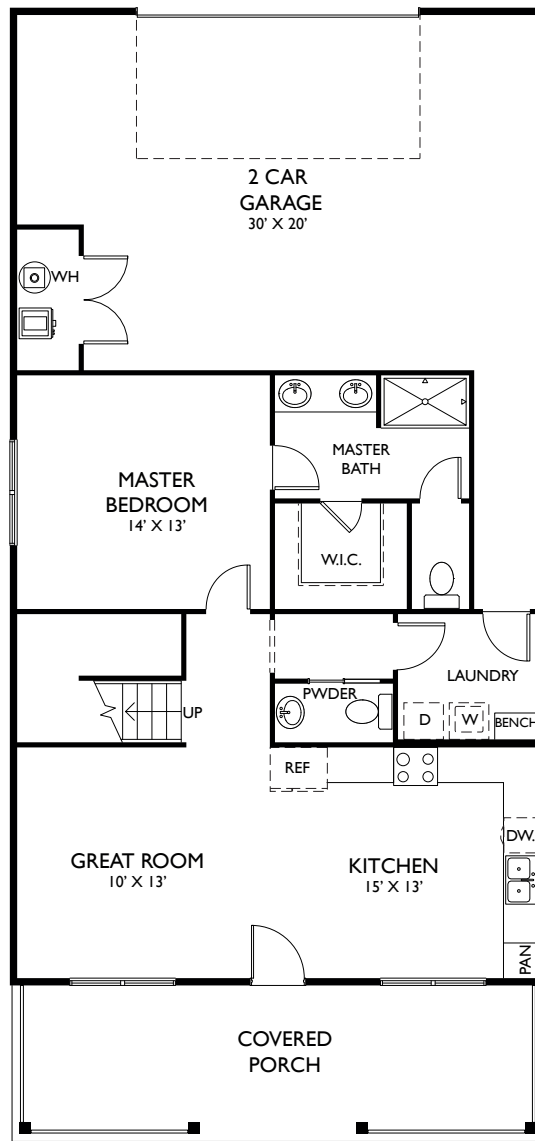

---

The Delightful The Warner II offers quaint upon opening the front door, you are drawn to the open great room. Kitchen & Dining area. The master suite is large with attached bath and oversized closet. In addition to two more bedrooms, hall bath, laundry room, and two-car garage.

Approximate Sq.Ft. 1,981, 5 Bedrooms, 2.5 Baths, 2 Car Garage.

MAIN FLOOR

SECOND FLOOR