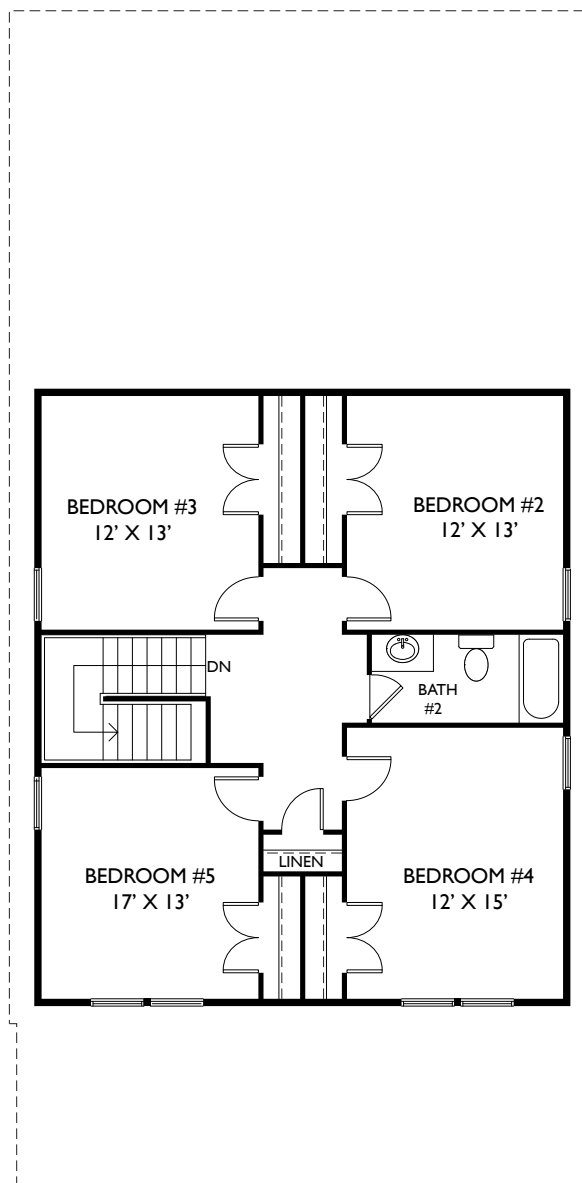

---

The Delightful The Warner II offers quaint upon opening the front door, you are drawn to the open great room. Kitchen & Dining area. The master suite is large with attached bath and oversized closet. In addition to two more bedrooms, hall bath, laundry room, and two-car garage.

Approximate Sq.Ft. 1,981, 5 Bedrooms, 2.5 Baths, 2 Car Garage.

MAIN FLOOR

SECOND FLOOR