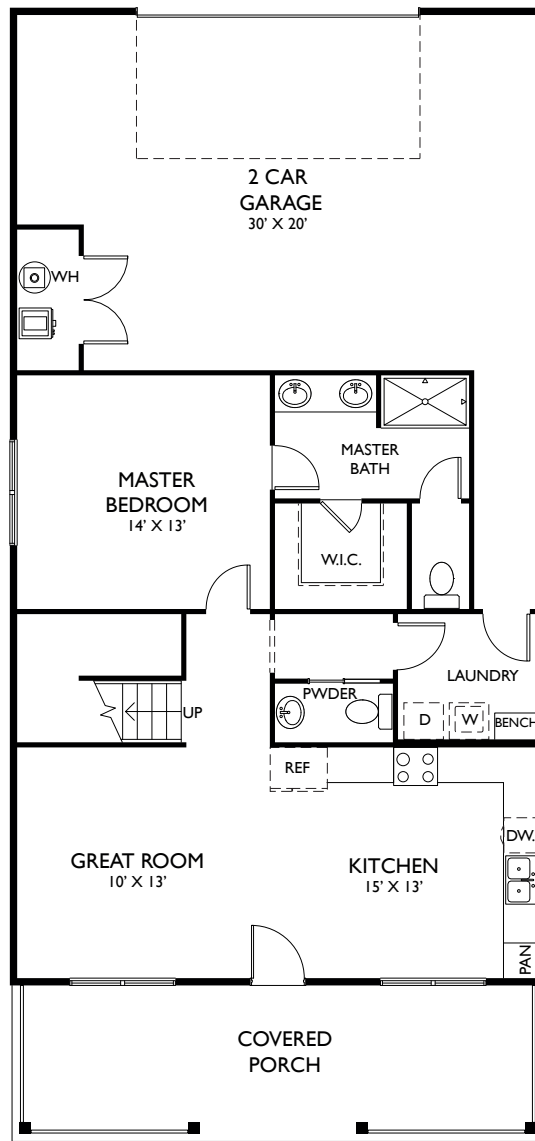

Approximate Sq.Ft. 1,981, 3 Bedrooms, 2.5 Baths, 2 Car Garage.

MAIN FLOOR

SECOND FLOOR