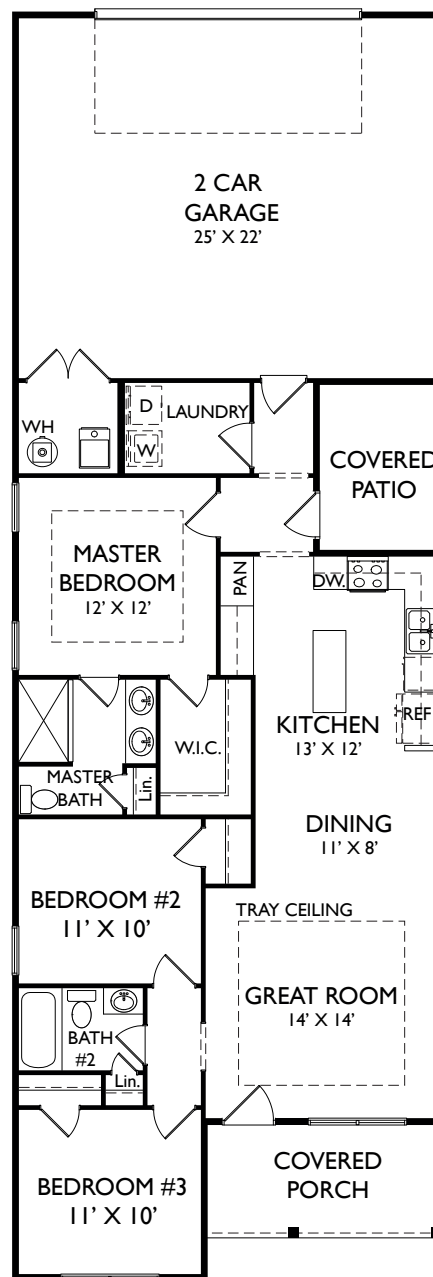

3 Beds | 2 Baths | 2 Car Garage | 1,153 Sq.Ft.

RANCH

The Eliza
812-590-1270
infinitybuilthomes.com

infinity
HOMES AND DEVELOPMENT LLC

infinity
HOMES AND DEVELOPMENT LLC

The Eliza
812-590-1270
infinitybuilthomes.com

NOTES :

The Delightful The Eliza offers quaint upon opening the front door, you are drawn to the open great room. Kitchen & Dining area. The master suite is large with attached bath and oversized closet. In addition to two more bedrooms, hall bath, laundry room, and two-car garage.

Approximate Sq.Ft. 1,153, 3 Bedrooms, 2 Baths, 2 Car Garage.

MAIN FLOOR