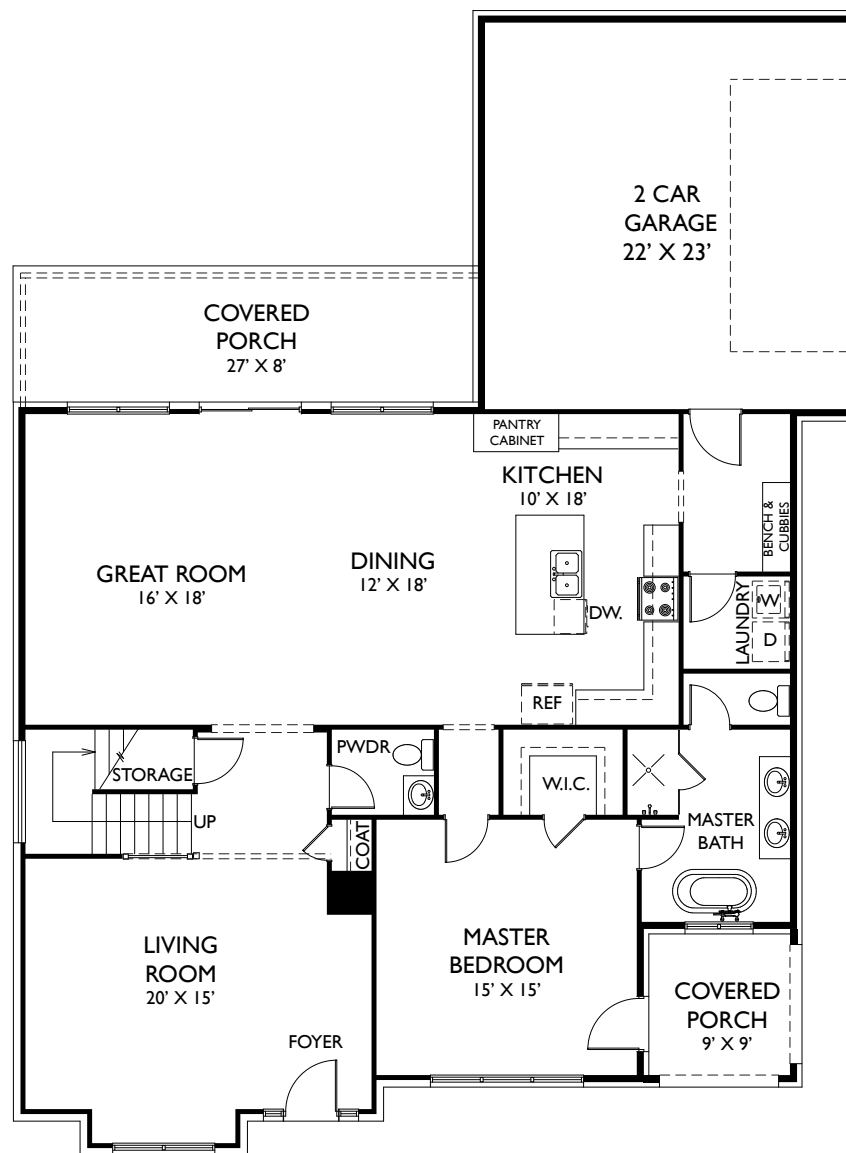

Approximate Sq.Ft. 2,391, 3 Bedrooms, 2.5 Baths, 2 Car Garage.

MAIN FLOOR

SECOND FLOOR