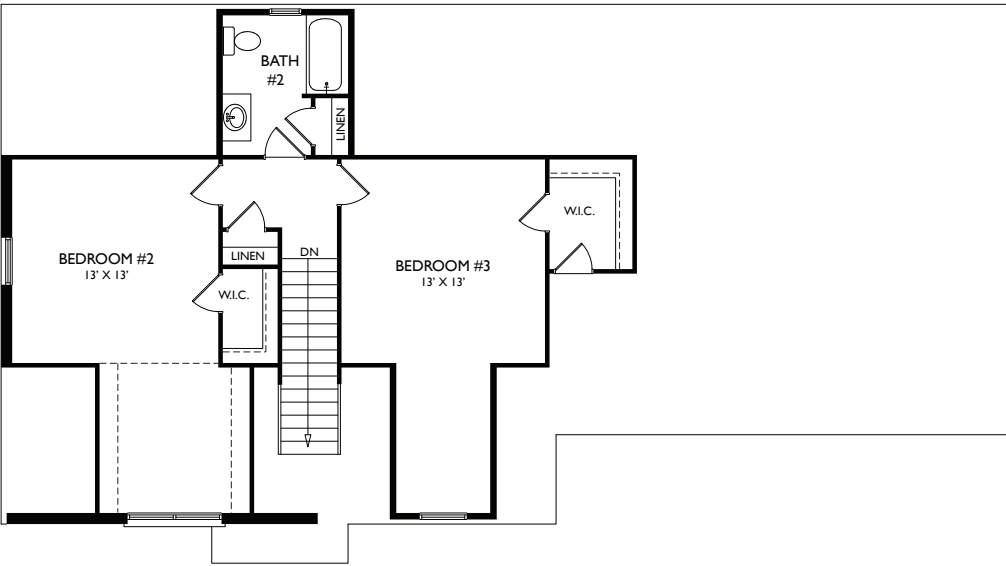

The Raylee

Approximate Sq.Ft. 2,040, 3 Bedrooms, 2.5 Baths, 2 Car Garage.

MAIN FLOOR

SECOND FLOOR