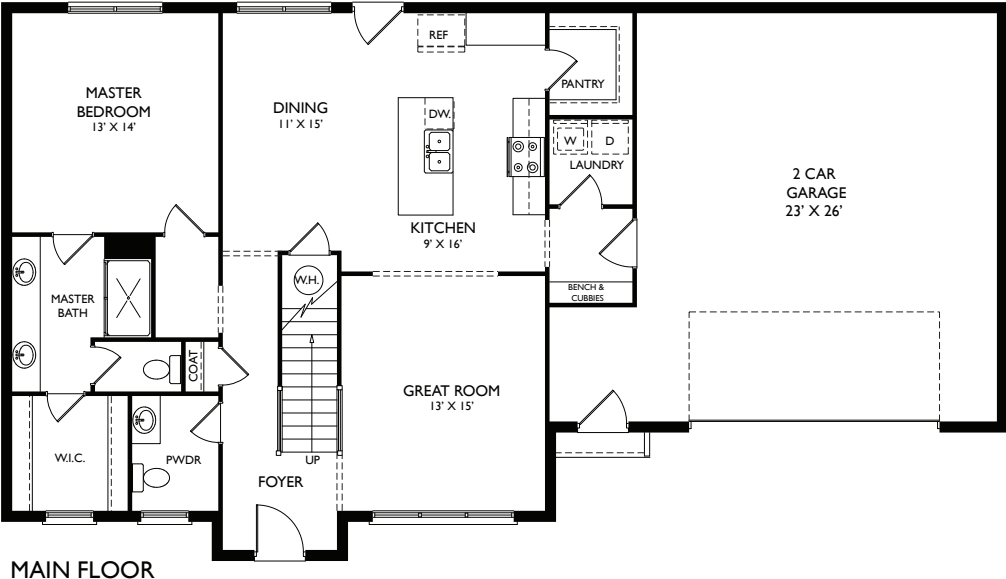

The Raylee

Approximate Sq.Ft. 2,040, 3 Bedrooms, 2.5 Baths, 2 Car Garage.

MAIN FLOOR

SECOND FLOOR