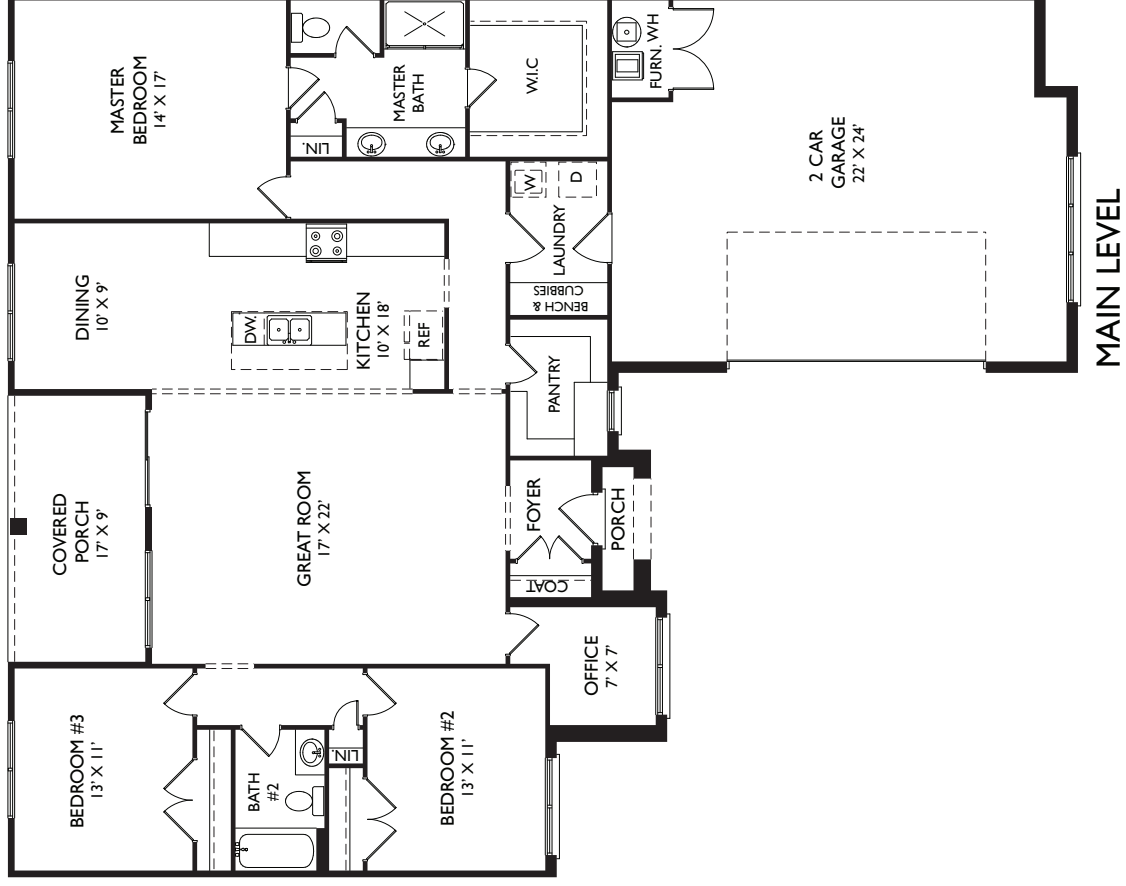

The Monroe

Approximate Sq.Ft. 1,903, 3 Bedrooms, 2 Baths, 2 Car Garage.

Disclaimer: Prices, specifications, and availability subject to change without notice. Prices reflect base price only. Basement and bonus room options and prices available upon request. Square footages vary based on basement and bonus areas. 04/26/23