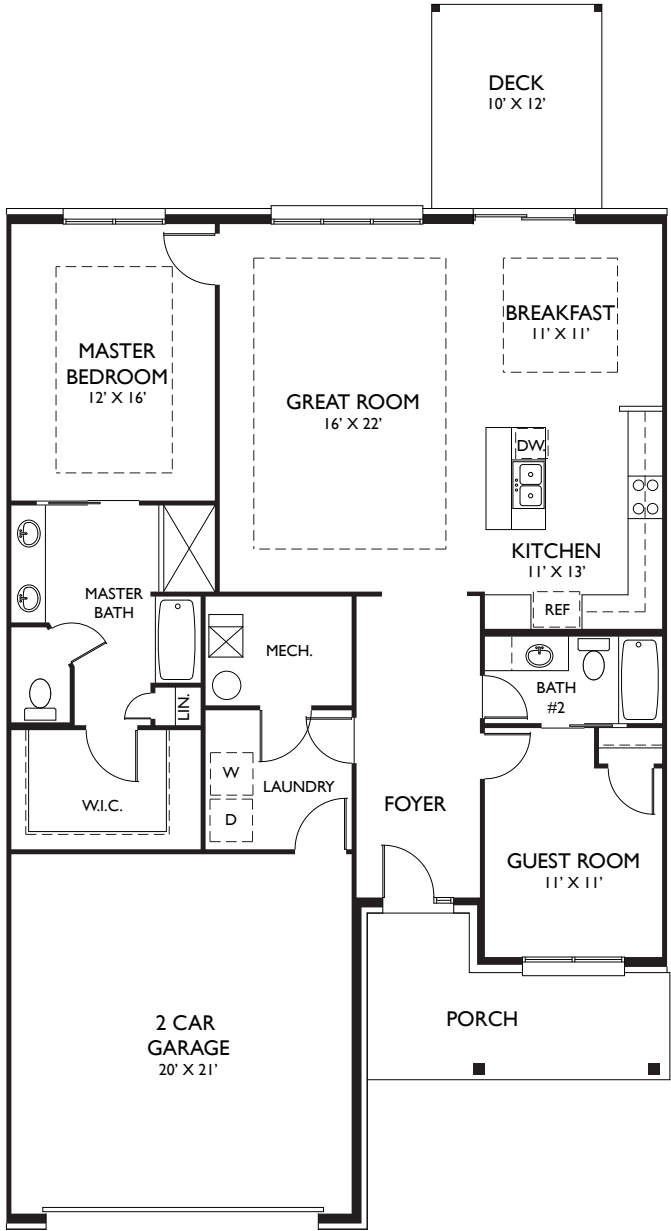

New Albany's Newest Luxury Garden Home Community- CONVENIENTLY located to all area shopping, medical facilities & expressways - just minutes away.

Our plan here at Autumn Grove features 3 and 4 bedroom options that can be added in basement or in bonus room over garage. Make this home your own by customizing to your lifestyle.

Autumn Grove

Starting at Sq.Ft. 1,565 2-4 Bedrooms, 2-4 Baths, 2 Car Garage

MAIN LEVEL
APPROXIMATE SQ FT: 1,565

OPTIONAL BONUS STAIRS & BASEMENT STAIRS

OPT. BONUS
APPROXIMATE SQ FT: 580

OPT. BASEMENT LEVEL
APPROXIMATE SQ FT: 900