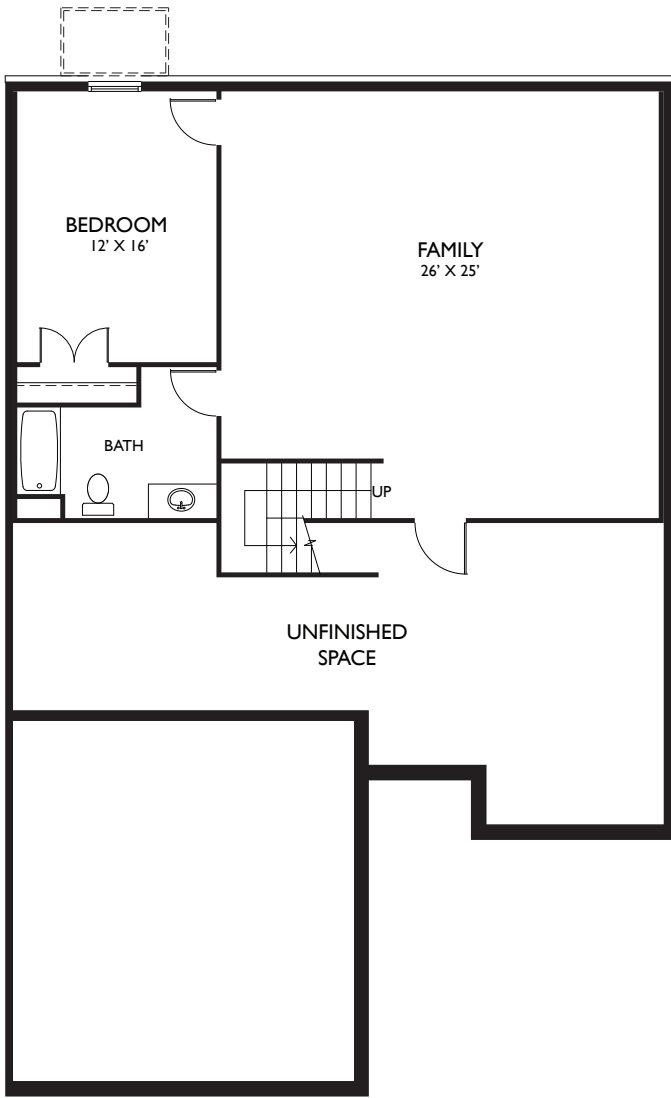

Autumn Grove

Starting at Sq.Ft. 1,565 2-4 Bedrooms, 2-4 Baths, 2 Car Garage

MAIN LEVEL
APPROXIMATE SQ FT: 1,565

OPTIONAL BONUS STAIRS & BASEMENT STAIRS

OPT. BONUS
APPROXIMATE SQ FT: 580

OPT. BASEMENT LEVEL
APPROXIMATE SQ FT: 900