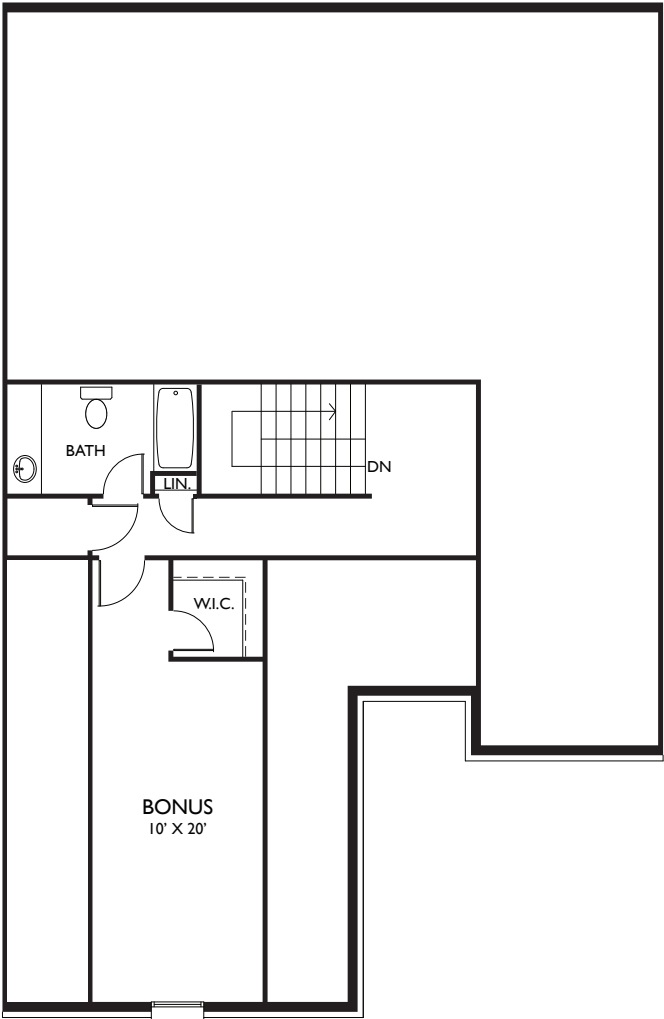

Autumn Grove

Starting at Sq.Ft. 1,565 2-4 Bedrooms, 2-4 Baths, 2 Car Garage

MAIN LEVEL
APPROXIMATE SQ FT: 1,565

OPTIONAL BONUS STAIRS & BASEMENT STAIRS

OPT. BONUS
APPROXIMATE SQ FT: 580

OPT. BASEMENT LEVEL
APPROXIMATE SQ FT: 900