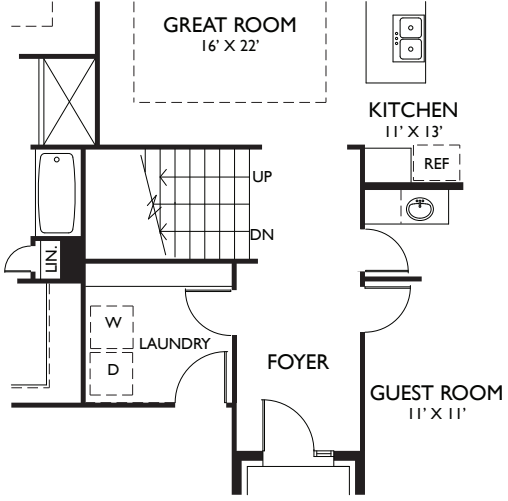

Autumn Grove

Starting at Sq.Ft. 1,565 2-4 Bedrooms, 2-4 Baths, 2 Car Garage

MAIN LEVEL
APPROXIMATE SQ FT: 1,565

OPTIONAL BONUS STAIRS & BASEMENT STAIRS

OPT. BONUS
APPROXIMATE SQ FT: 580

OPT. BASEMENT LEVEL
APPROXIMATE SQ FT: 900