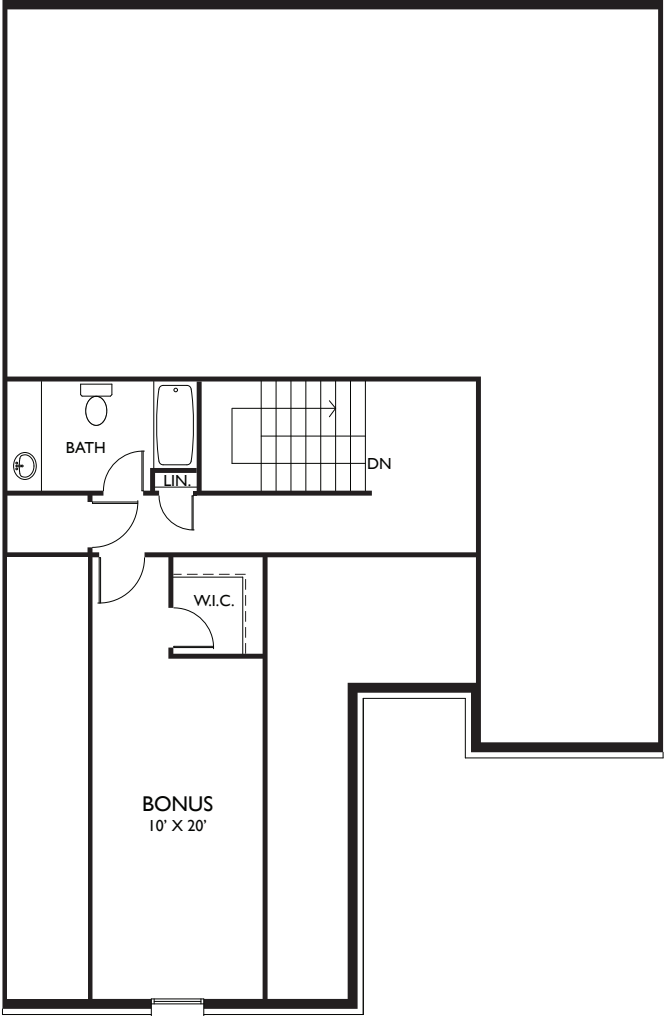

# Autumn Grove

Starting at Sq.Ft. 1,565 2-4 Bedrooms, 2-4 Baths, 2 Car Garage

**MAIN LEVEL**  
APPROXIMATE SQ FT: 1,565

OPTIONAL BONUS STAIRS & BASEMENT STAIRS

**OPT. BONUS**  
APPROXIMATE SQ FT: 580

**OPT. BASEMENT LEVEL**  
APPROXIMATE SQ FT: 900