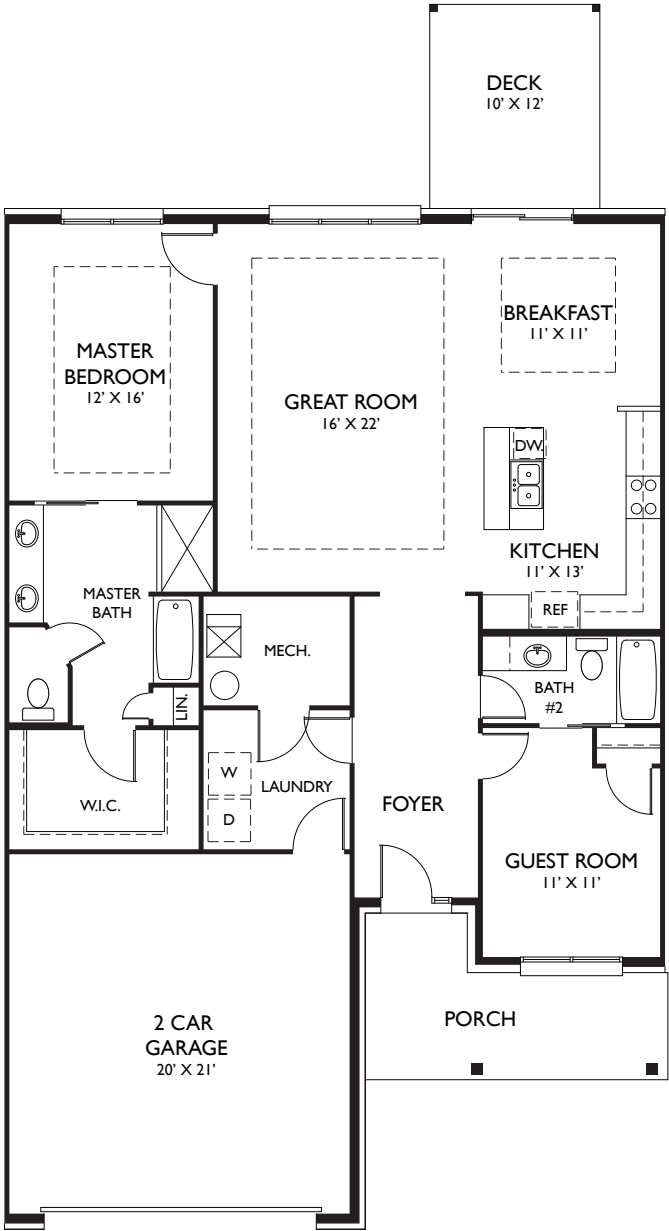

# Autumn Grove

Starting at Sq.Ft. 1,565 2-4 Bedrooms, 2-4 Baths, 2 Car Garage

**MAIN LEVEL**  
APPROXIMATE SQ FT: 1,565

OPTIONAL BONUS STAIRS & BASEMENT STAIRS

**OPT. BONUS**  
APPROXIMATE SQ FT: 580

**OPT. BASEMENT LEVEL**  
APPROXIMATE SQ FT: 900