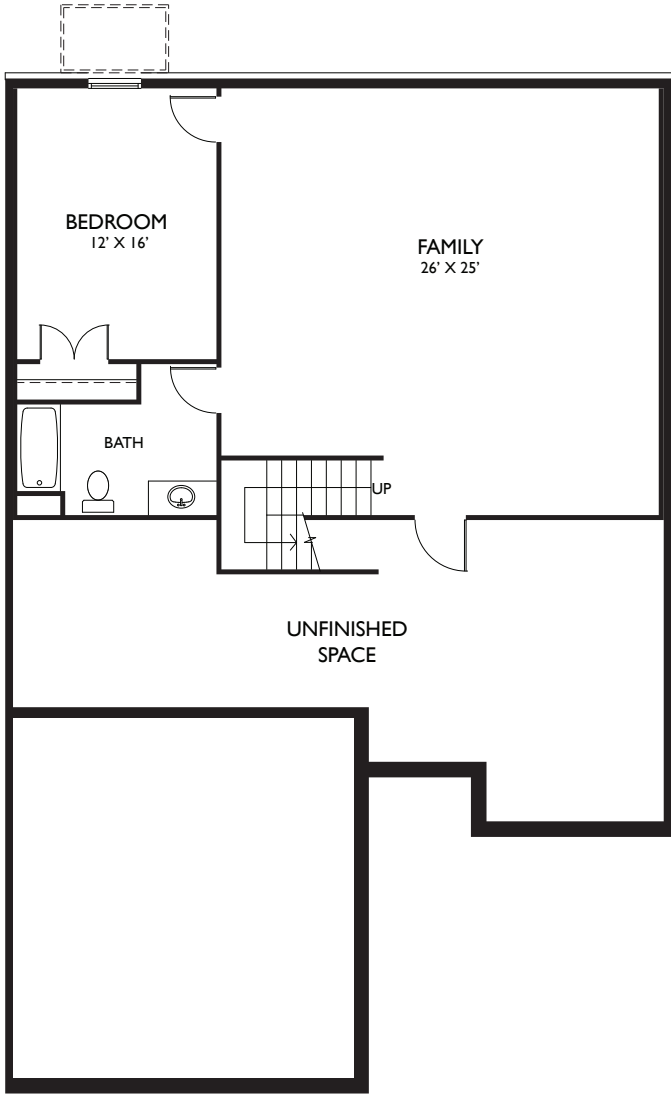

# Autumn Grove

Starting at Sq.Ft. 1,565 2-4 Bedrooms, 2-4 Baths, 2 Car Garage

**MAIN LEVEL**  
APPROXIMATE SQ FT: 1,565

OPTIONAL BONUS STAIRS & BASEMENT STAIRS

**OPT. BONUS**  
APPROXIMATE SQ FT: 580

**OPT. BASEMENT LEVEL**  
APPROXIMATE SQ FT: 900