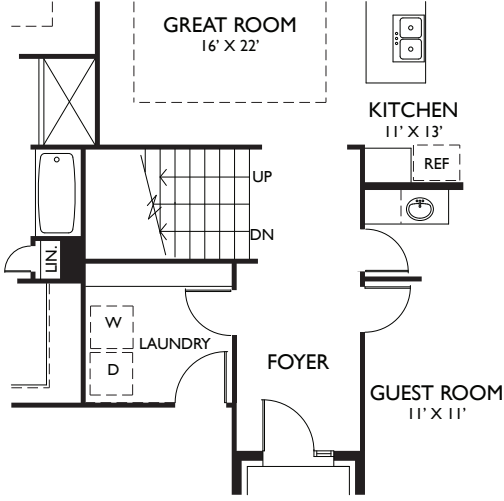

# Autumn Grove

Starting at Sq.Ft. 1,565 2-4 Bedrooms, 2-4 Baths, 2 Car Garage

**MAIN LEVEL**  
APPROXIMATE SQ FT: 1,565

OPTIONAL BONUS STAIRS & BASEMENT STAIRS

**OPT. BONUS**  
APPROXIMATE SQ FT: 580

**OPT. BASEMENT LEVEL**  
APPROXIMATE SQ FT: 900