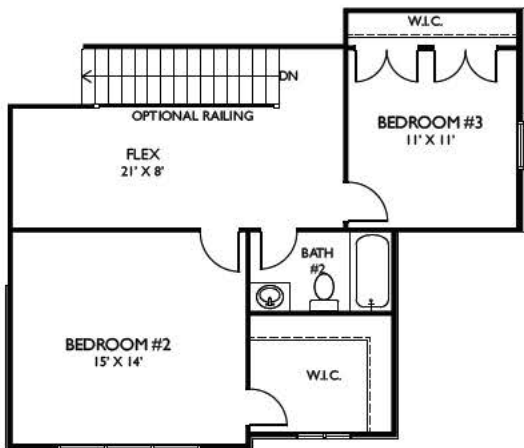

Approximate Sq.Ft. 1,336, 3-4 Bedrooms, 2-4 Baths, 2 Car Garage, Upper Level, Full Finished/Unfinished Lower Level

MAIN LEVEL
1,336 SQ.FT.

UPPER LEVEL
682 SQ.FT.

BASEMENT LEVEL
778 SQ.FT.