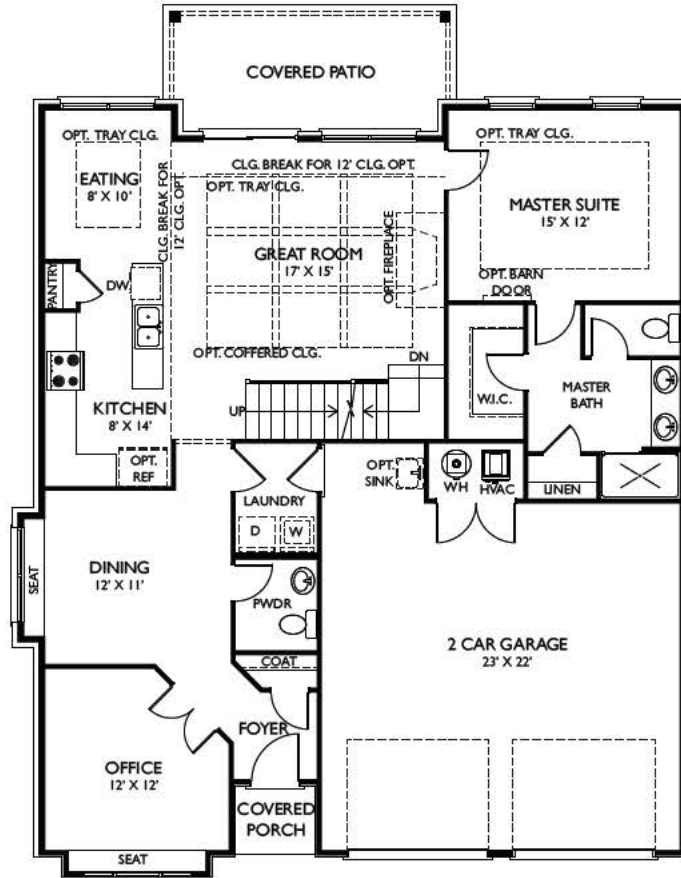

Approximate Sq.Ft. 1,336, 3-4 Bedrooms, 2-4 Baths, 2 Car Garage, Upper Level, Full Finished/Unfinished Lower Level

MAIN LEVEL
1,336 SQ.FT.

UPPER LEVEL
682 SQ.FT.

BASEMENT LEVEL
778 SQ.FT.