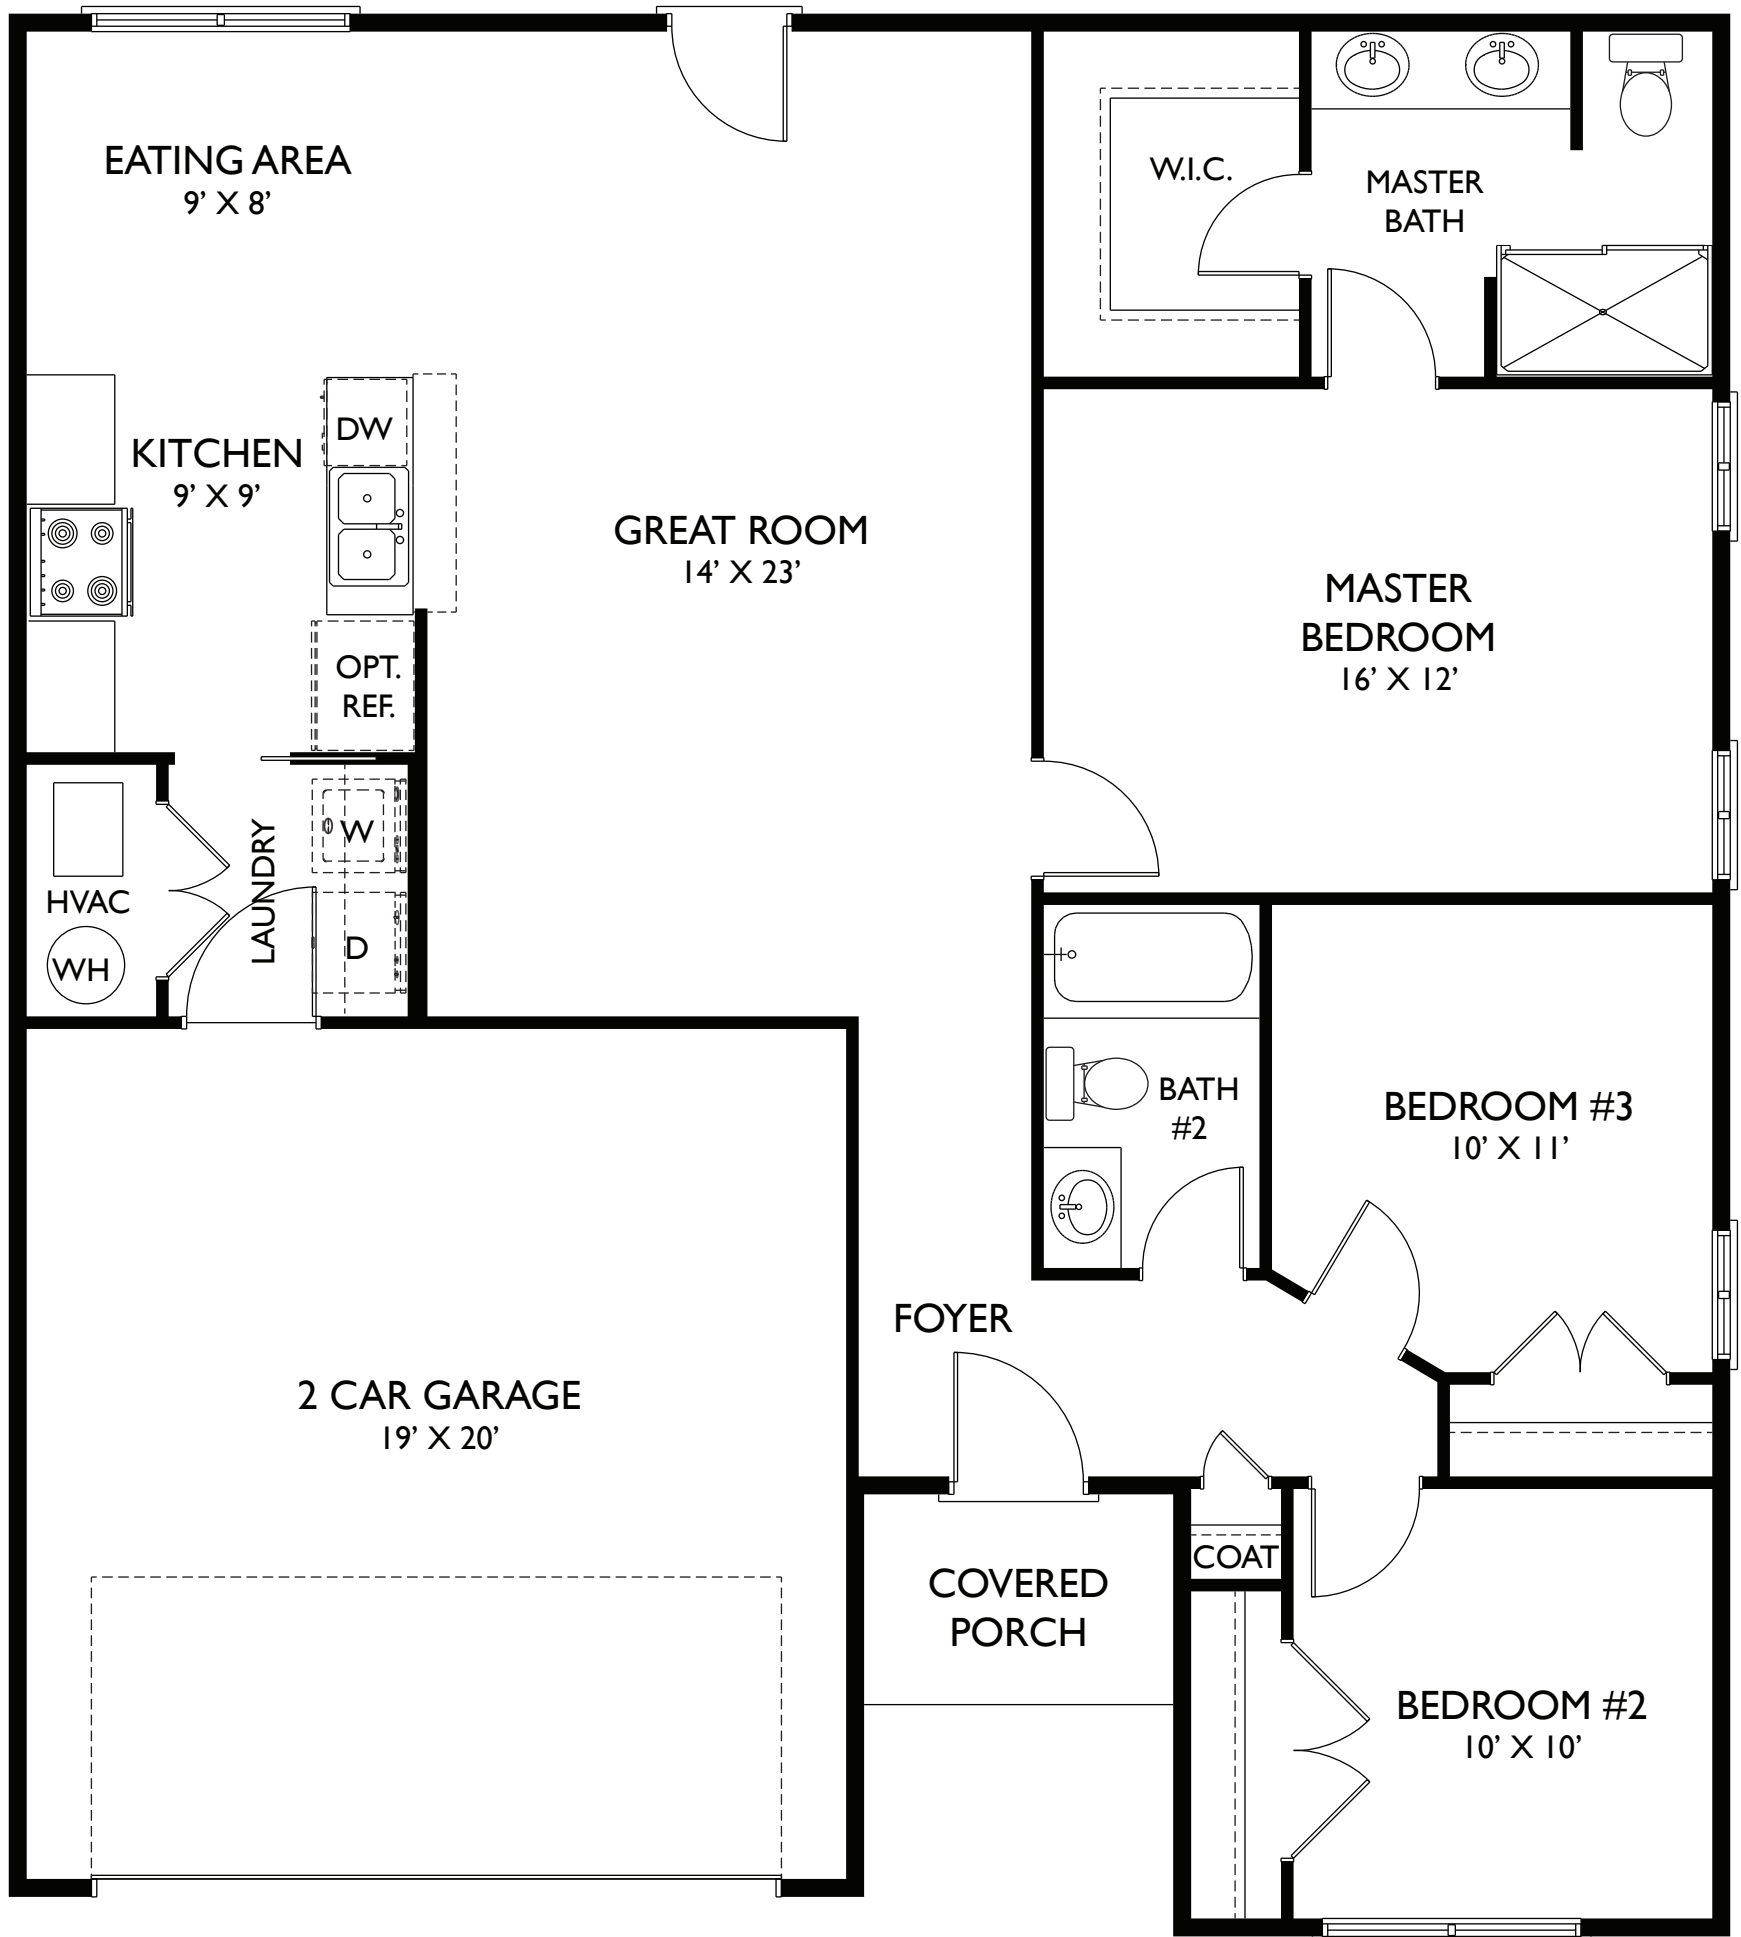

# The Brentwood by Infinity Homes

**MAIN LEVEL**

**1,322 SQ.FT.**