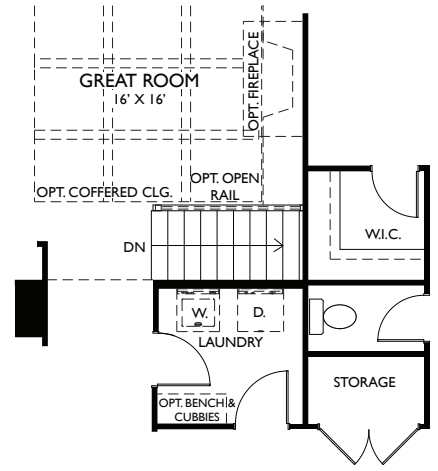

# The Whitehaven by Infinity Homes

MAIN LEVEL  
1,563 SQ. FT.

OPTIONAL STAIRS TO BASEMENT

OPTIONAL LAUNDRY SINK

OPTIONAL GOLF CART GARAGE

OPTIONAL WALKOUT

OPTIONAL DAYLIGHT

OPTIONAL FINISHED LOWER LEVEL  
712 SQ. FT.