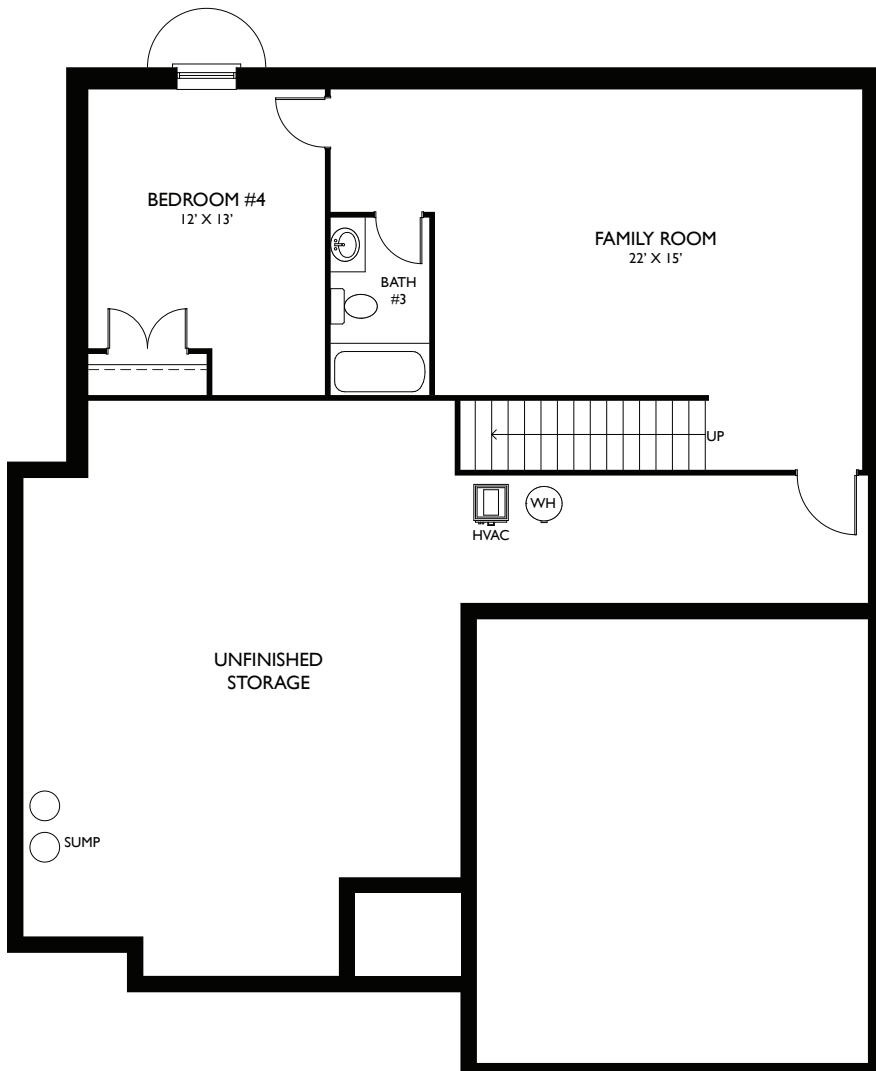

# The Whitehaven by Infinity Homes

MAIN LEVEL  
1,563 SQ. FT.

OPTIONAL STAIRS TO BASEMENT

OPTIONAL LAUNDRY SINK

OPTIONAL GOLF CART GARAGE

OPTIONAL WALKOUT

OPTIONAL DAYLIGHT

OPTIONAL FINISHED LOWER LEVEL  
712 SQ. FT.