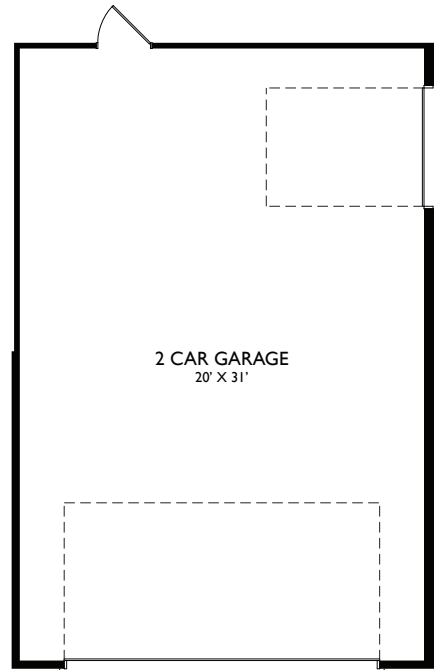

# The Whitehaven by Infinity Homes

MAIN LEVEL  
1,563 SQ. FT.

OPTIONAL STAIRS TO BASEMENT

OPTIONAL LAUNDRY SINK

OPTIONAL GOLF CART GARAGE

OPTIONAL WALKOUT

OPTIONAL DAYLIGHT

OPTIONAL FINISHED LOWER LEVEL  
712 SQ. FT.