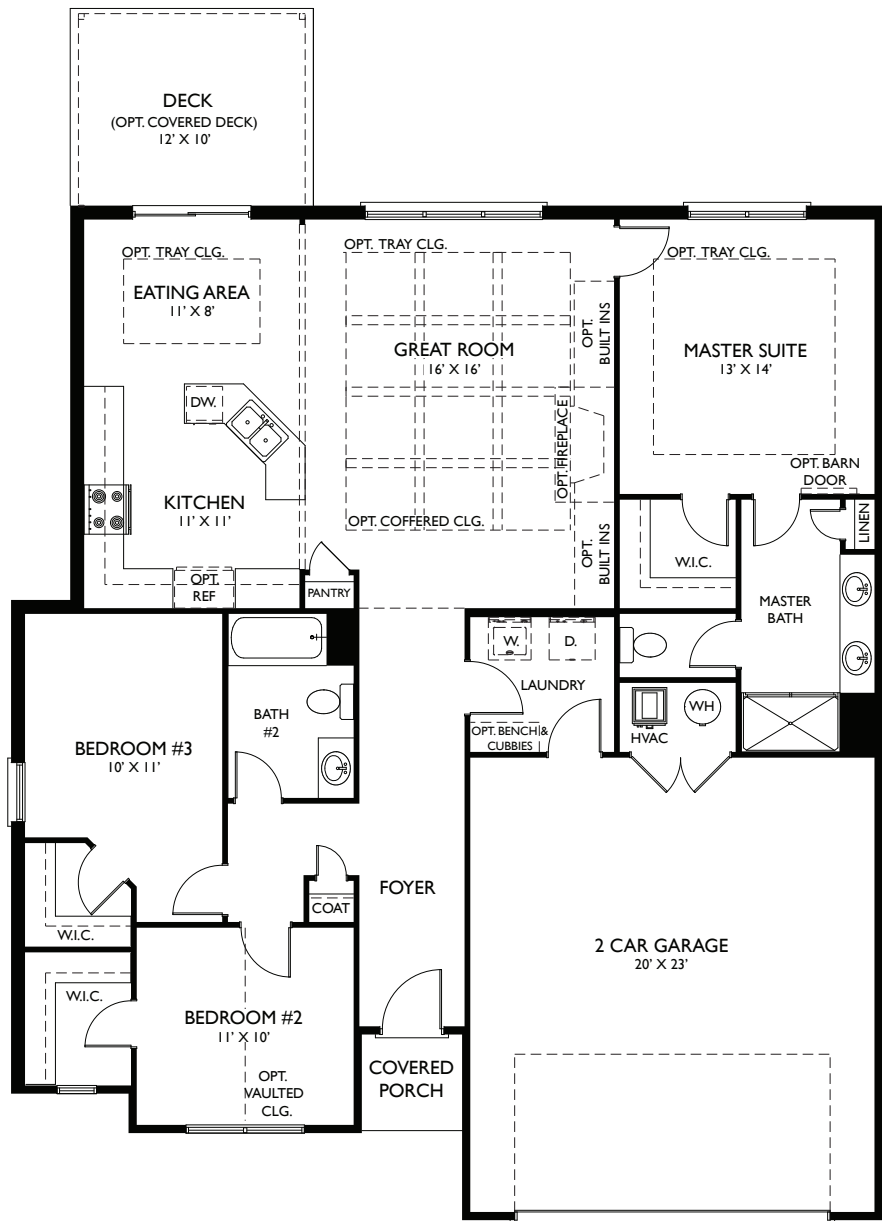

# The Whitehaven by Infinity Homes

MAIN LEVEL  
1,563 SQ. FT.

OPTIONAL STAIRS TO BASEMENT

OPTIONAL LAUNDRY SINK

OPTIONAL GOLF CART GARAGE

OPTIONAL WALKOUT

OPTIONAL DAYLIGHT

OPTIONAL FINISHED LOWER LEVEL  
712 SQ. FT.