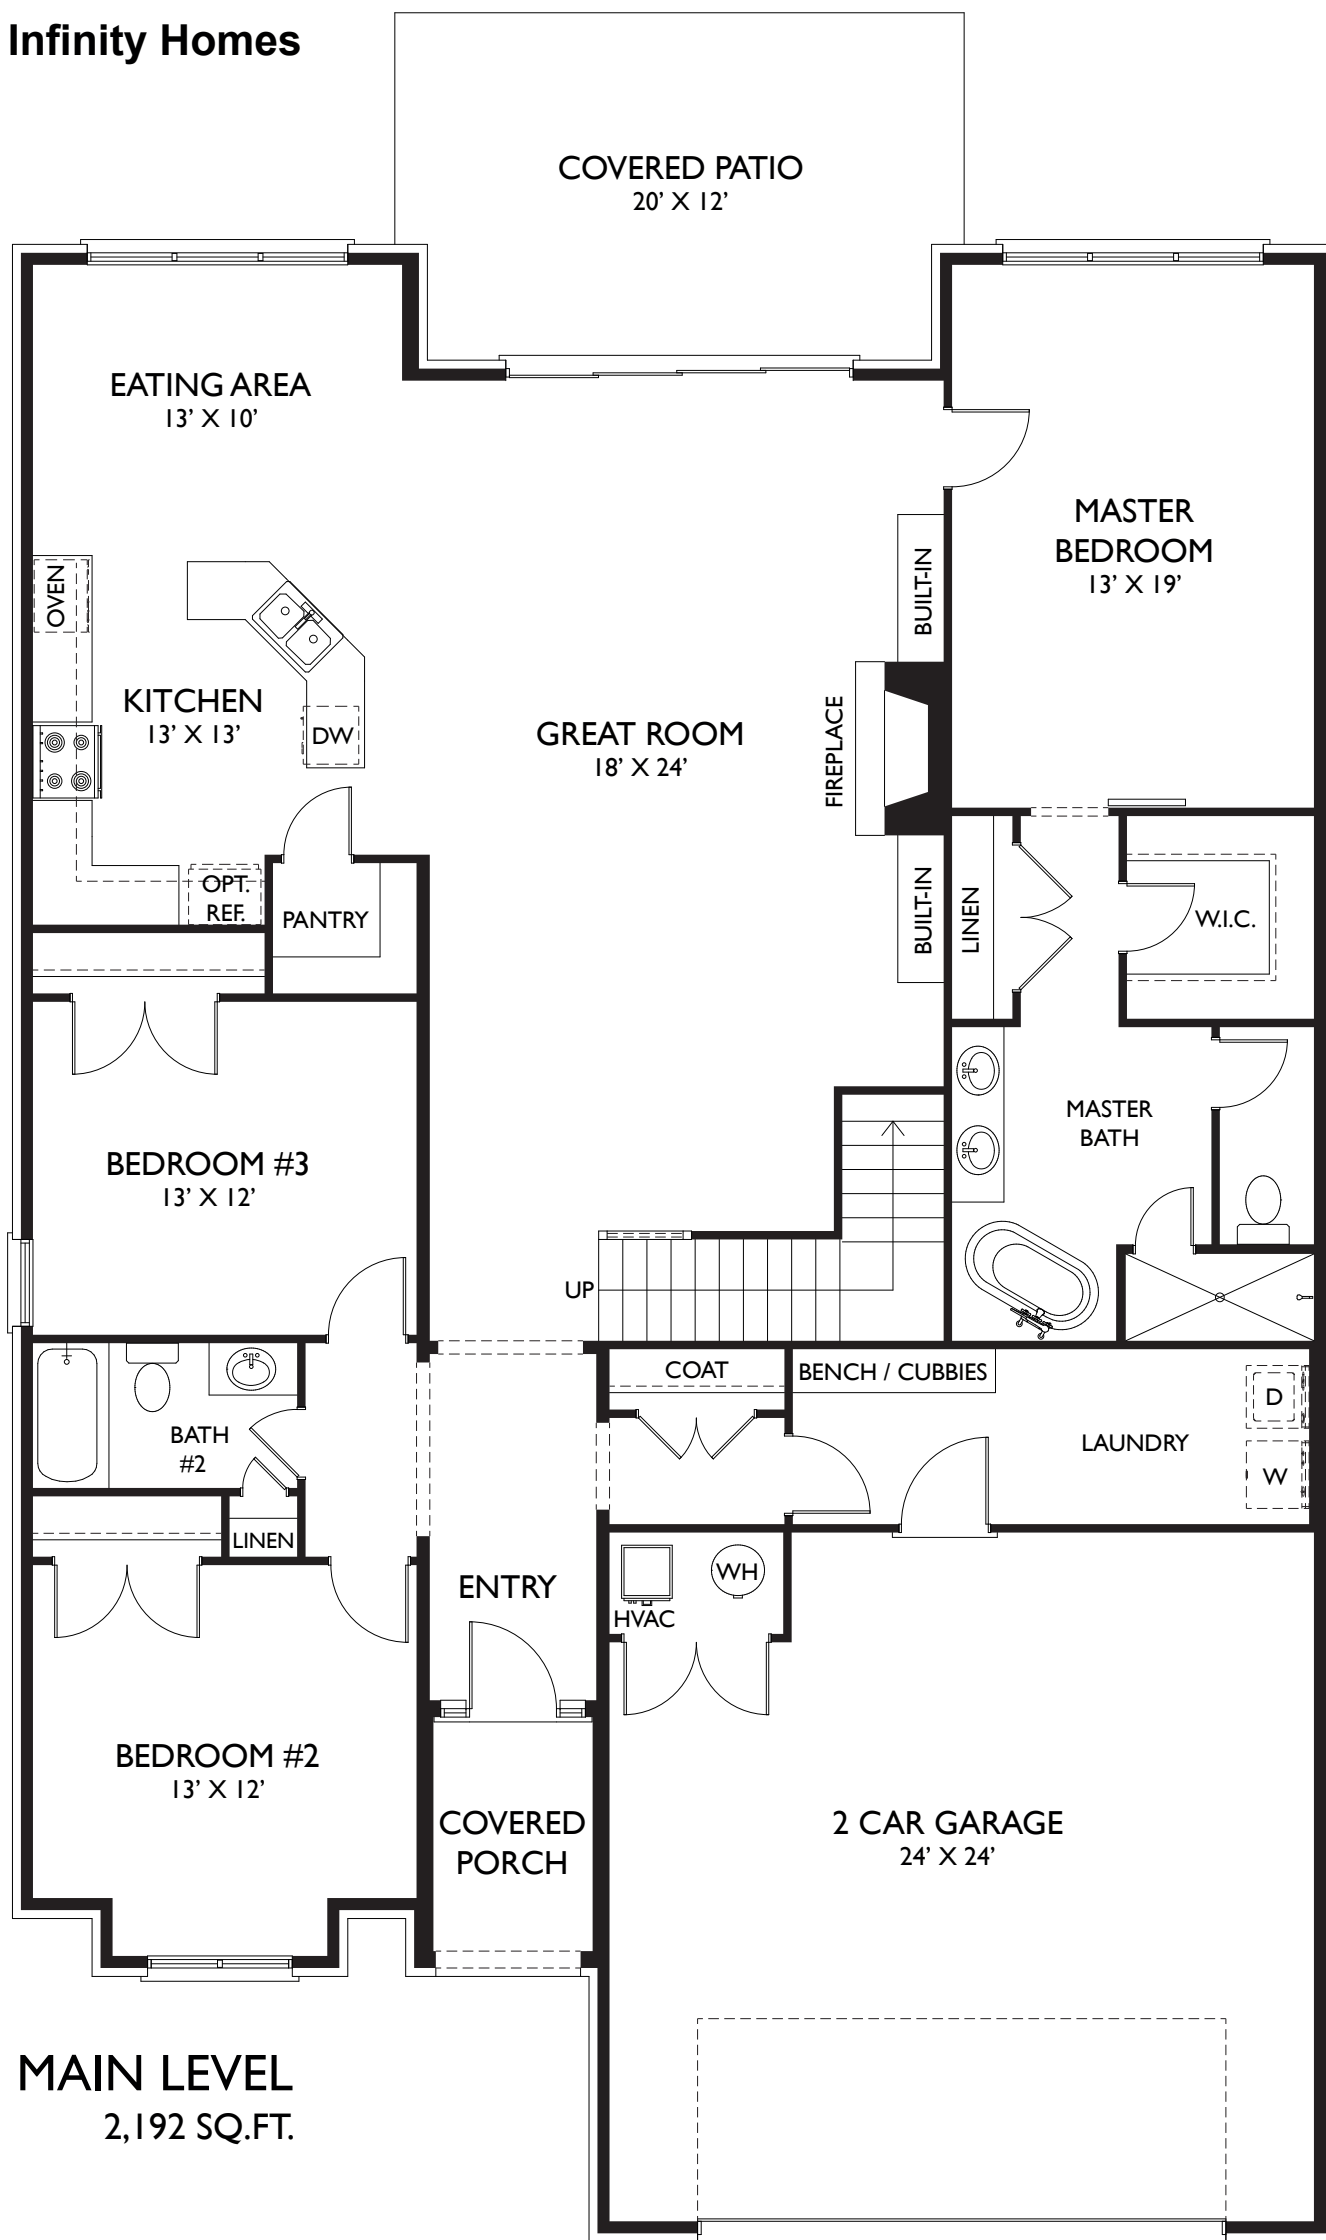

The Richmond by Infinity Homes

MAIN LEVEL
2,192 SQ.FT.

UPPER LEVEL
540 SQ.FT.