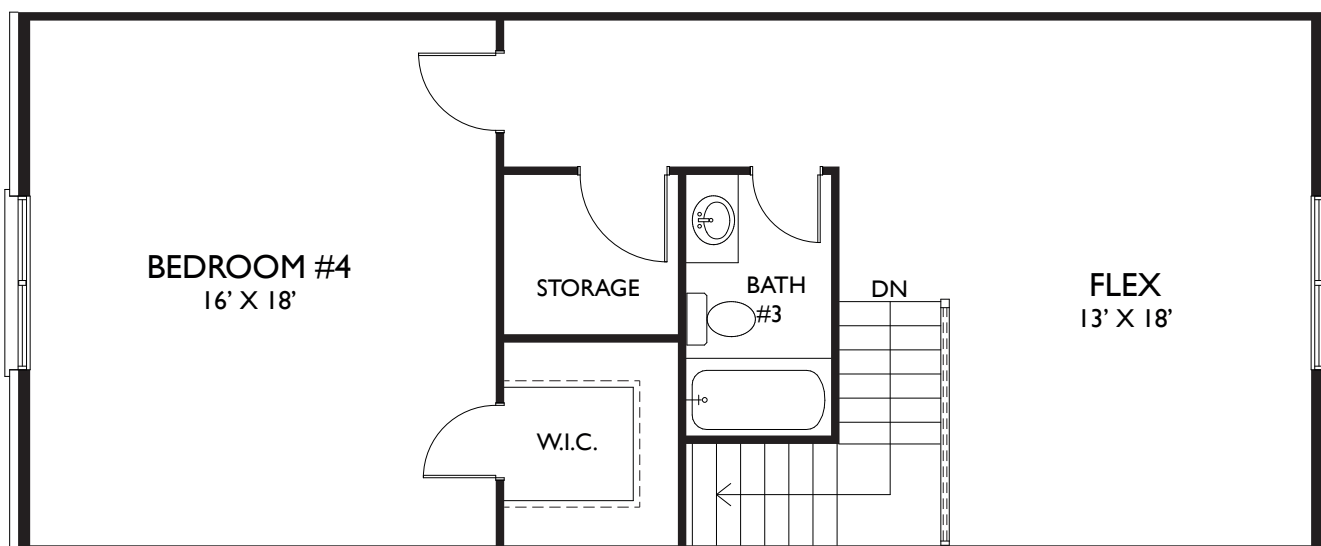

The Richmond by Infinity Homes

MAIN LEVEL
2,192 SQ.FT.

UPPER LEVEL
540 SQ.FT.