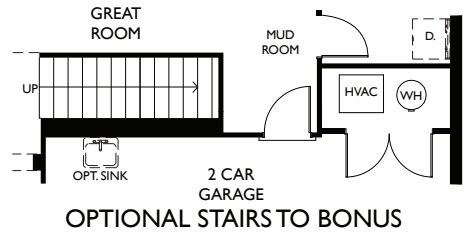

The Highgrove by Infinity Homes

MAIN LEVEL
2,038 SQ.FT.

BASEMENT LEVEL
788 SQ.FT.