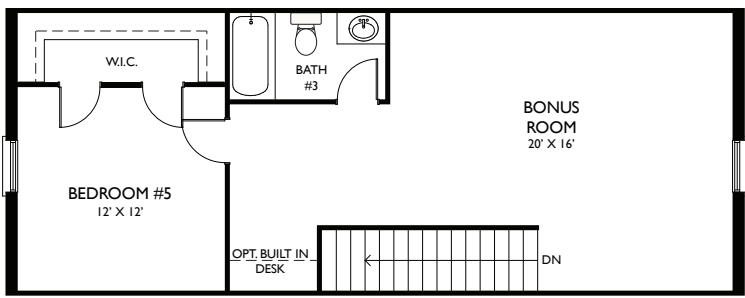

The Highgrove by Infinity Homes

MAIN LEVEL
2,038 SQ.FT.

BASEMENT LEVEL
788 SQ.FT.