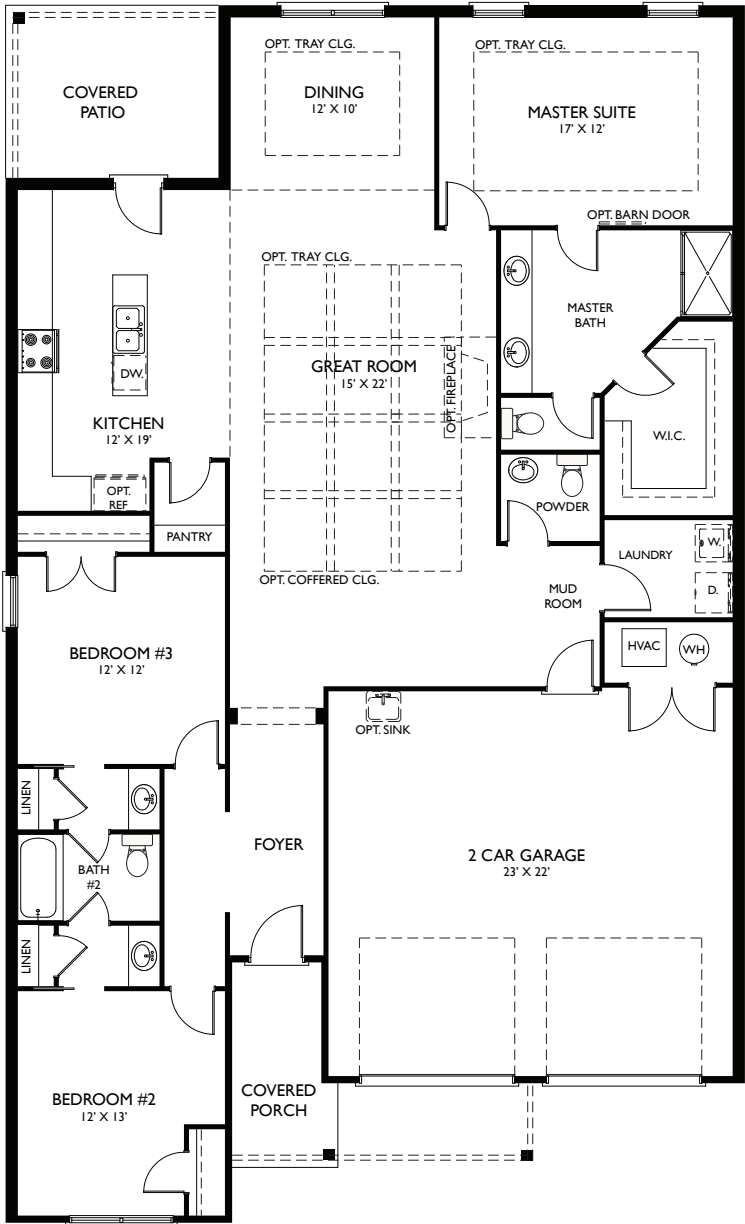

The Highgrove by Infinity Homes

MAIN LEVEL
2,038 SQ.FT.

BASEMENT LEVEL
788 SQ.FT.