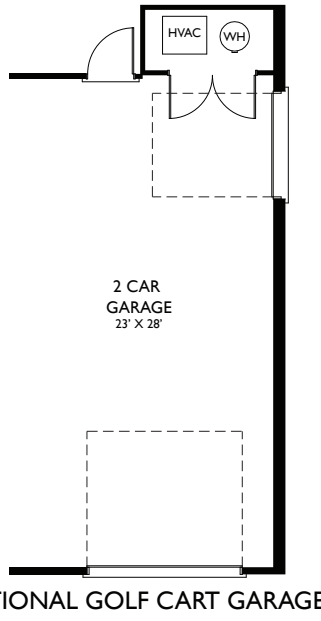

The Highgrove by Infinity Homes

MAIN LEVEL
2,038 SQ.FT.

BASEMENT LEVEL
788 SQ.FT.