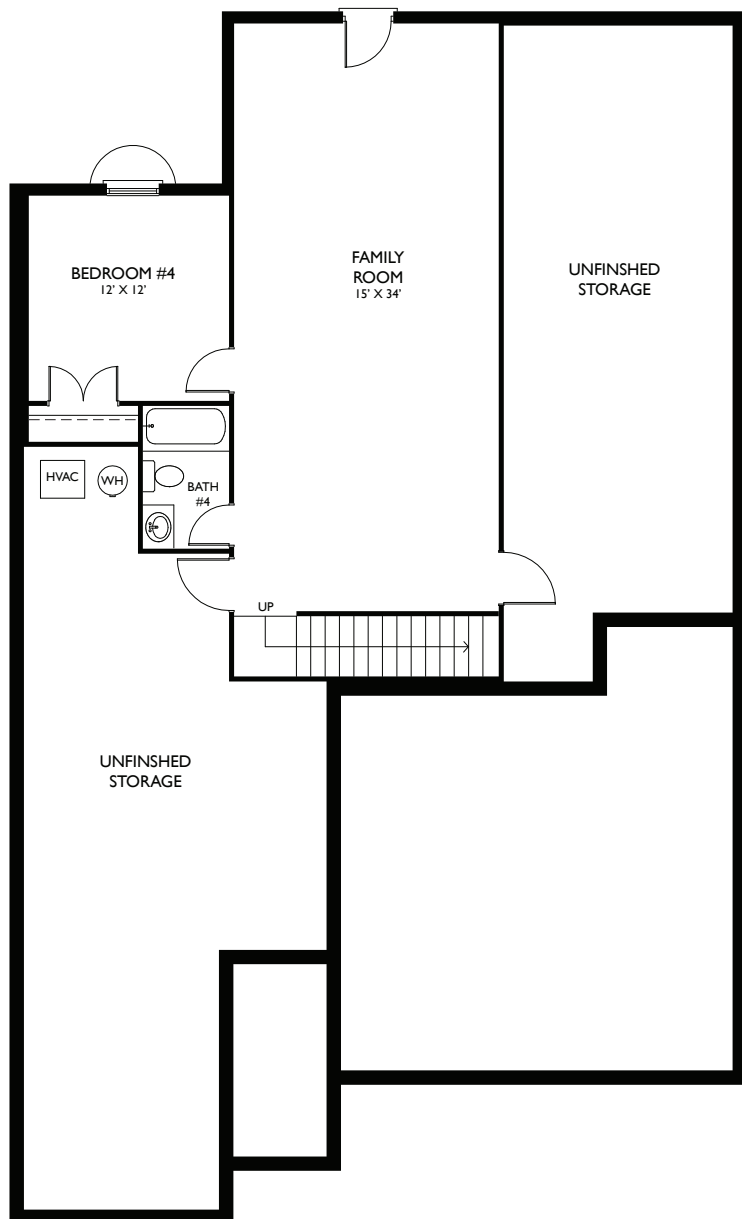

The Highgrove by Infinity Homes

MAIN LEVEL
2,038 SQ.FT.

BASEMENT LEVEL
788 SQ.FT.