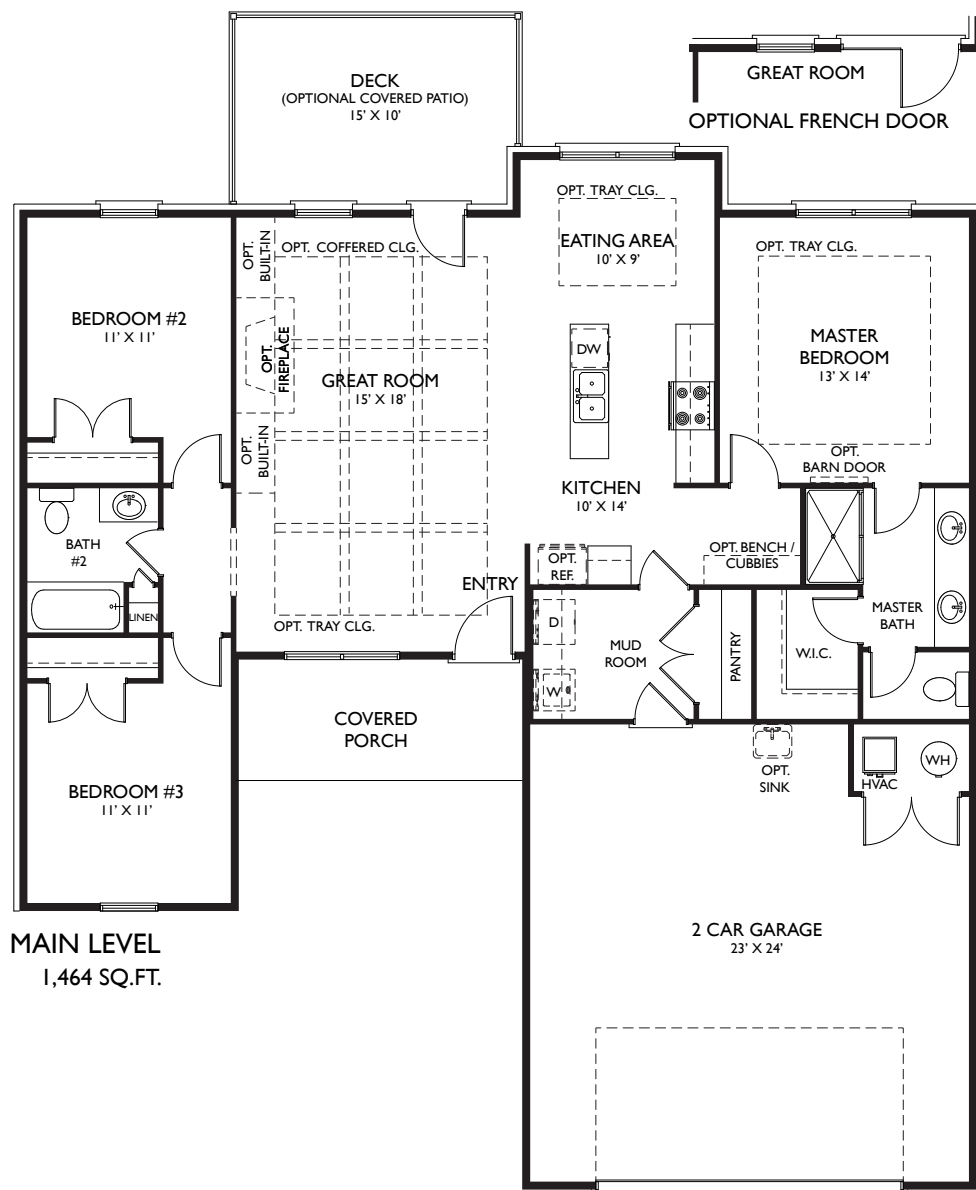

The Hampton by Infinity Homes

MAIN LEVEL
1,464 SQ.FT.