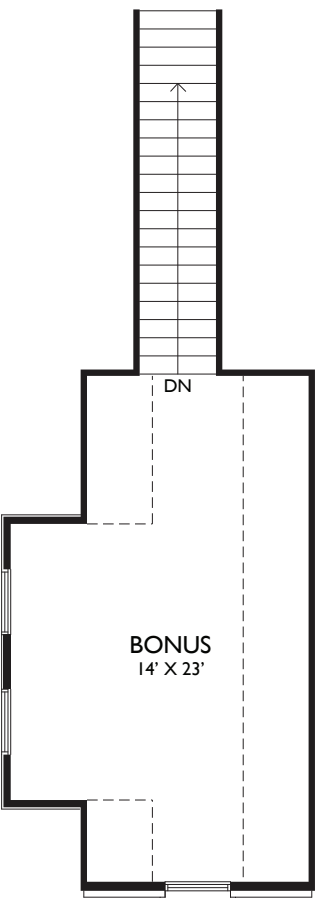

The Warwick by Infinity Homes

MAIN LEVEL
1,881 SQ.FT.

OPTIONAL 3 CAR GARAGE

BONUS ROOM
304 SQ.FT.