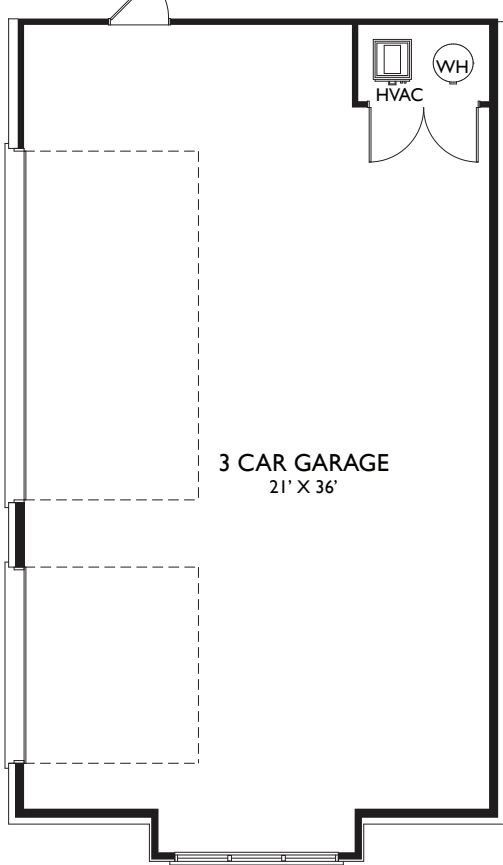

The Warwick by Infinity Homes

MAIN LEVEL
1,881 SQ.FT.

OPTIONAL 3 CAR GARAGE

BONUS ROOM
304 SQ.FT.