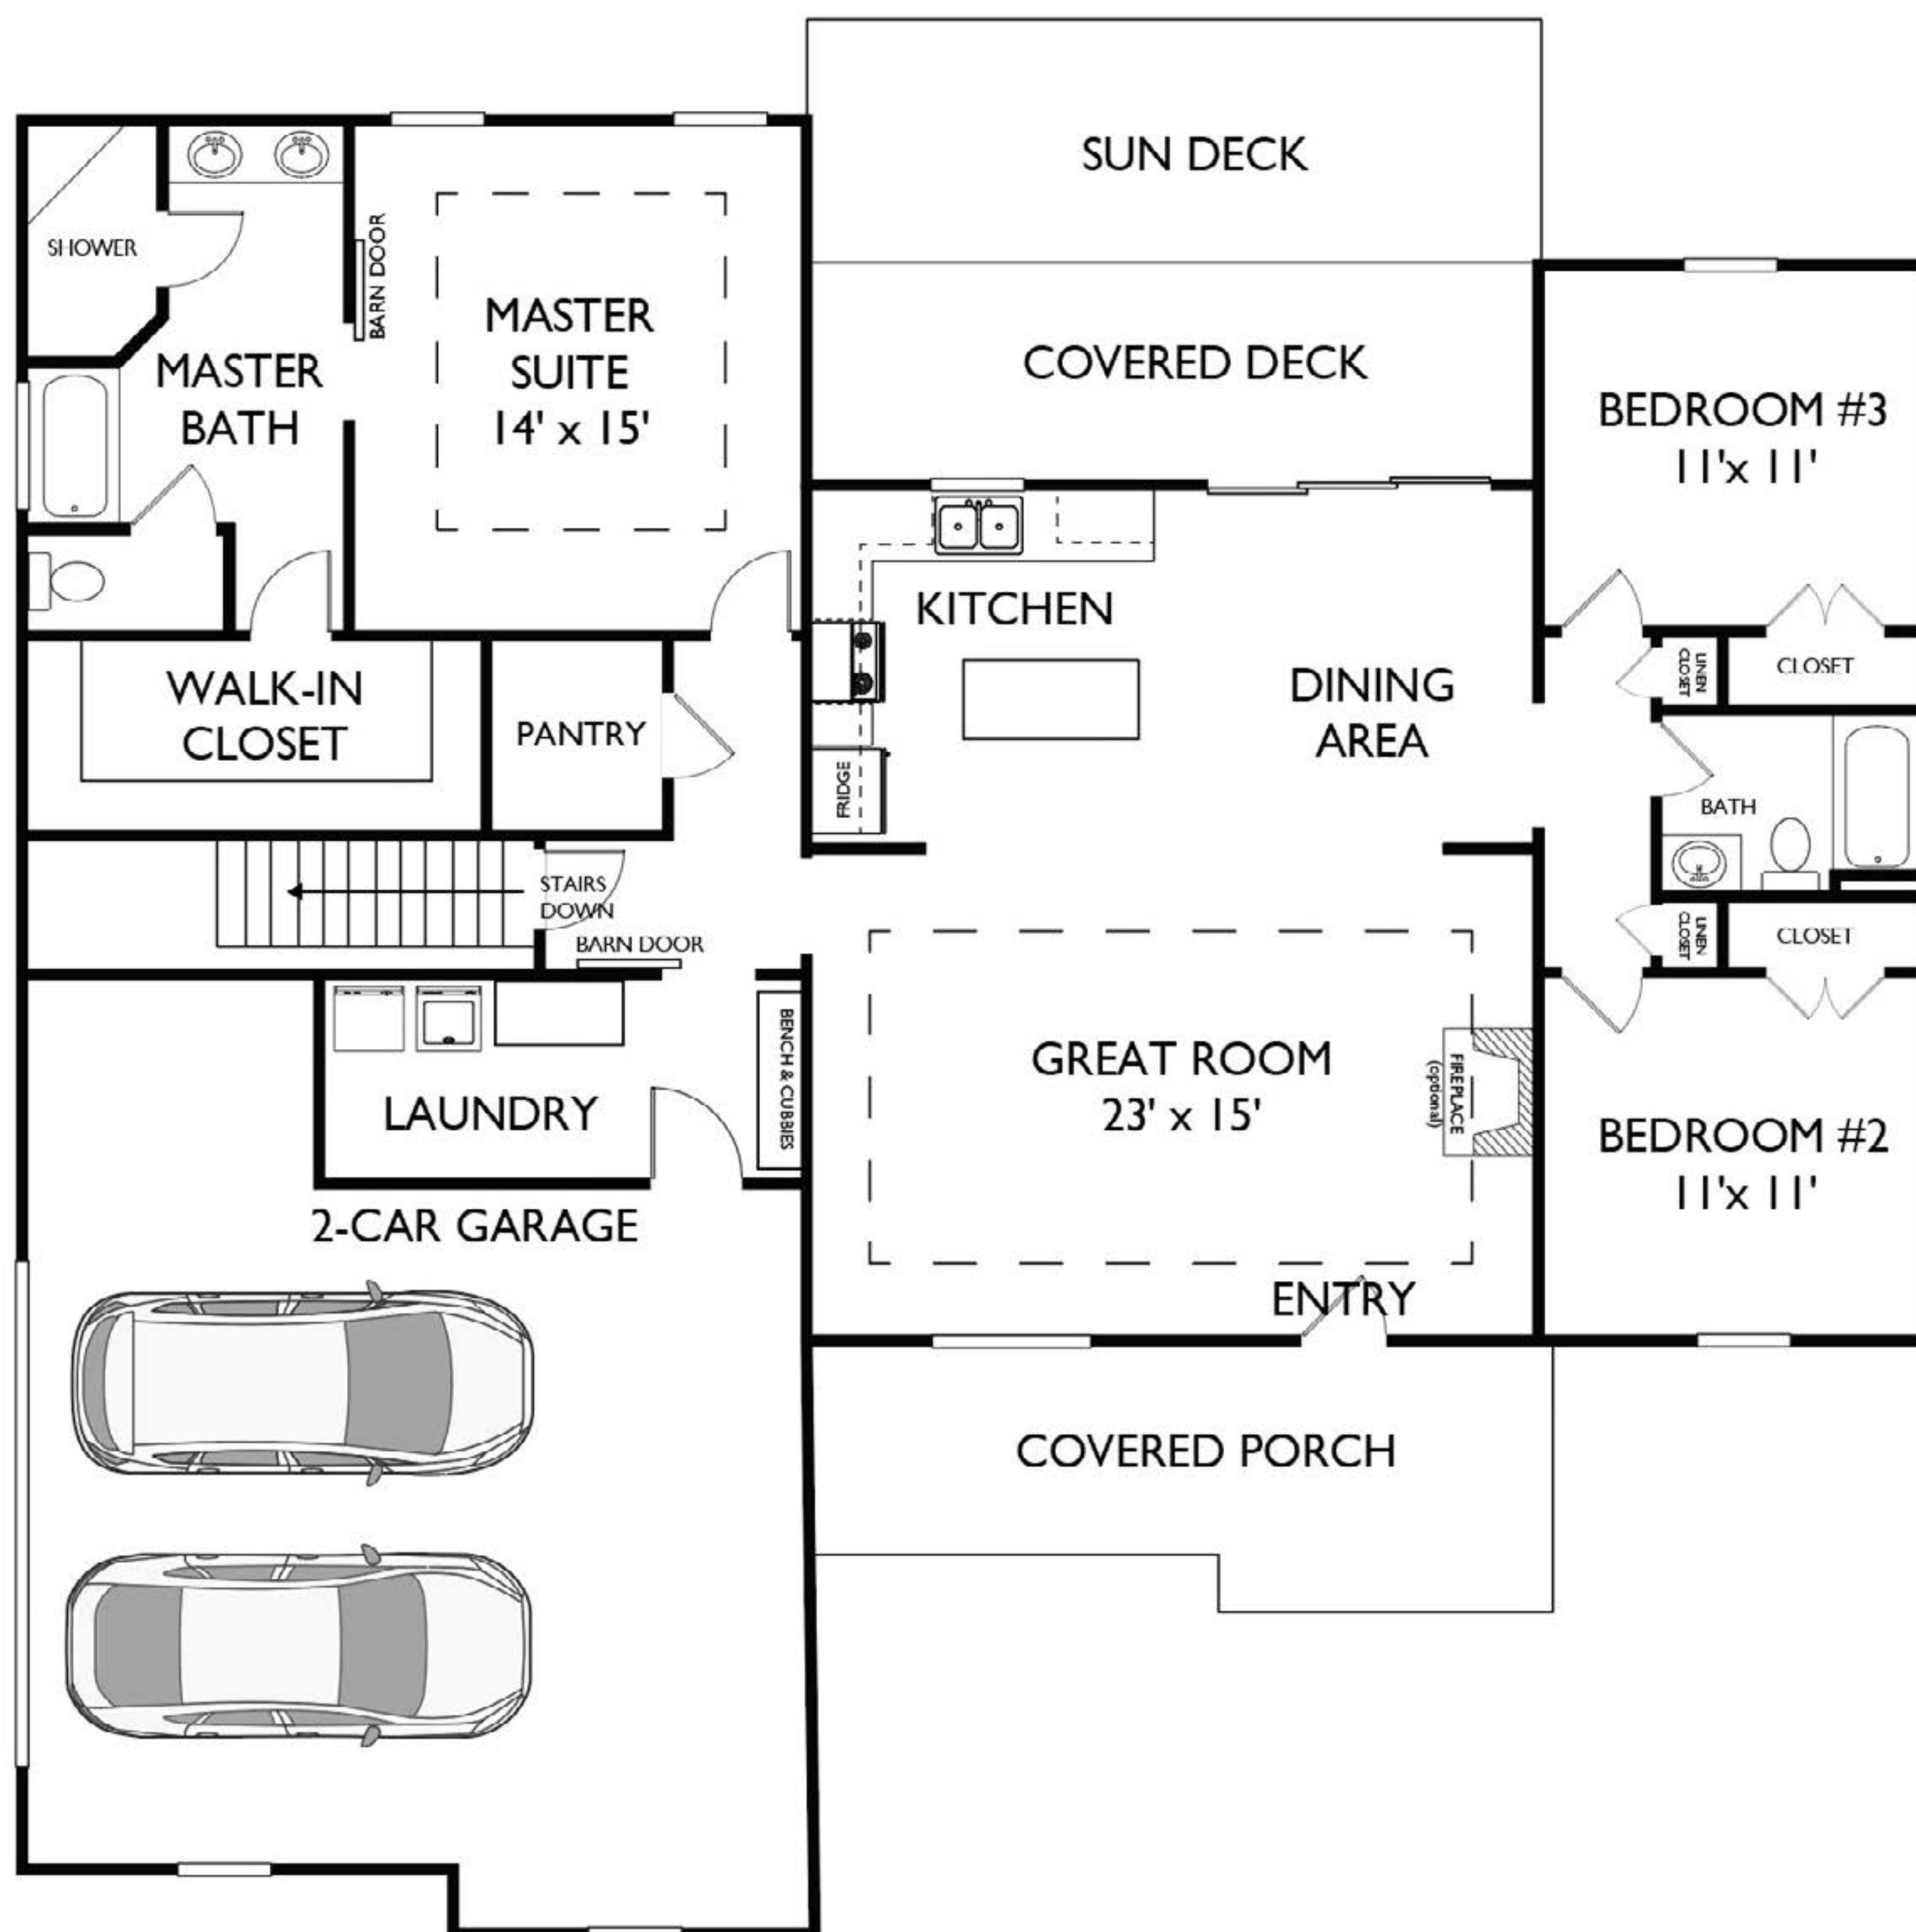

The Windsor

1,849 SQUARE FEET • 3 BEDROOMS • 2 ½ BATHS

The Windsor is a charming ranch home with a pretty front porch. As you enter the large and lovely great room, you can't help but be impressed with the gourmet kitchen and dining area. Perfect for entertaining family and friends. The spacious master suite features a beautiful spa bath with corner tub, large shower, split vanity sinks and a closet we all dream about. Two additional bedrooms are located on the opposite side of the home with hall bath. A separate powder room for guests, a spacious laundry/mud room and two car garage, add to the livability of this gracious home. Optional basement space can be added.

Floor plan is for illustration only. Designs and specifications may be revised.