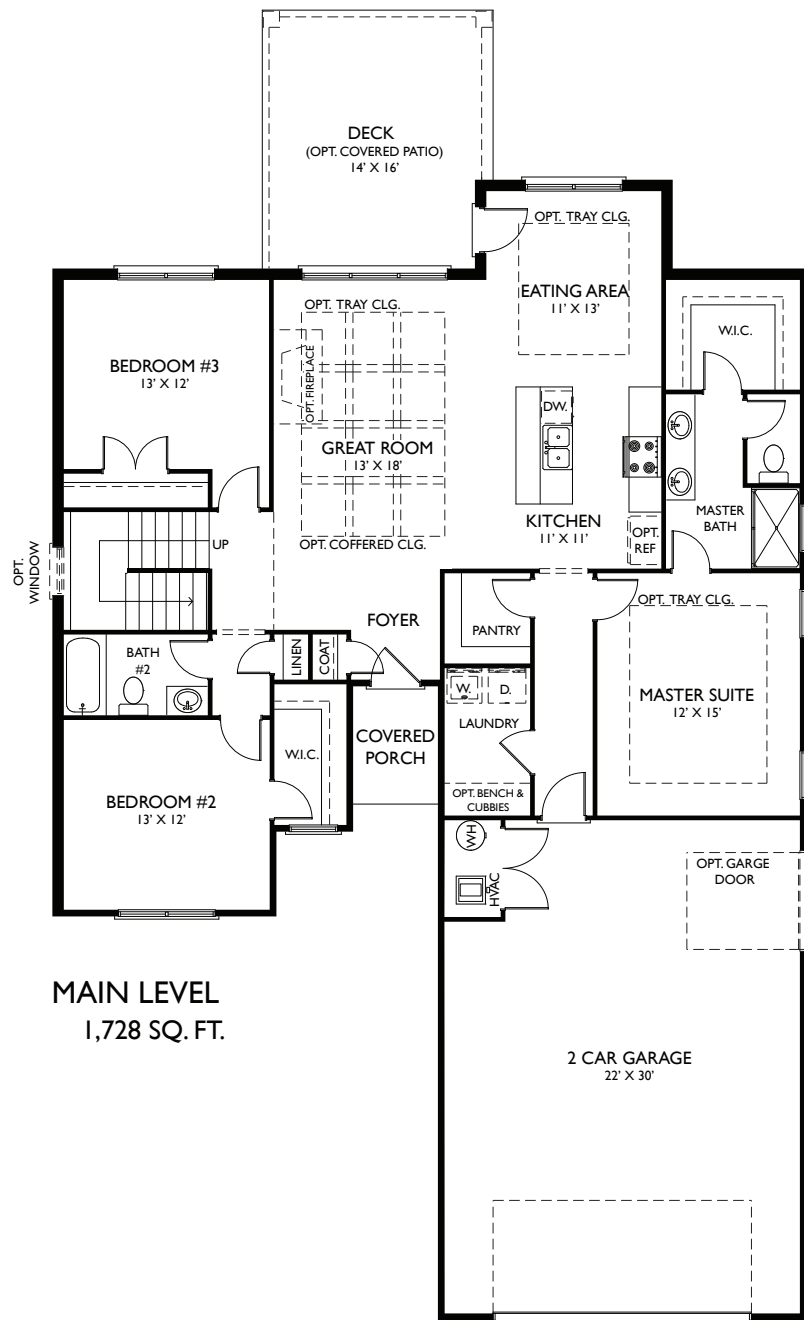

The Yorkshire by Infinity Homes

MAIN LEVEL
1,728 SQ. FT.

OPTIONAL COURTYARD GARAGE

BONUS ROOM
592 SQ. FT.

OPTIONAL FINISHED LOWER LEVEL
786 SQ. FT.