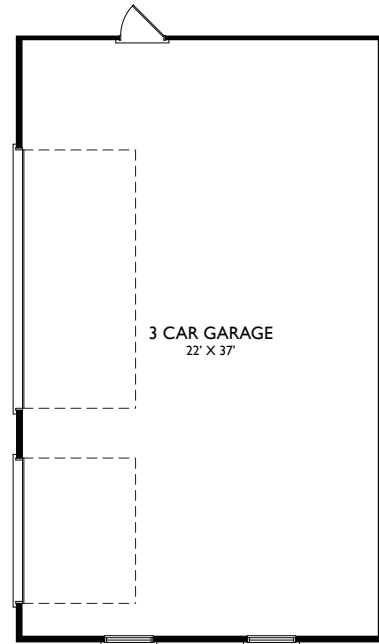

The Yorkshire by Infinity Homes

MAIN LEVEL
1,728 SQ. FT.

OPTIONAL COURTYARD GARAGE

BONUS ROOM
592 SQ. FT.

OPTIONAL FINISHED LOWER LEVEL
786 SQ. FT.