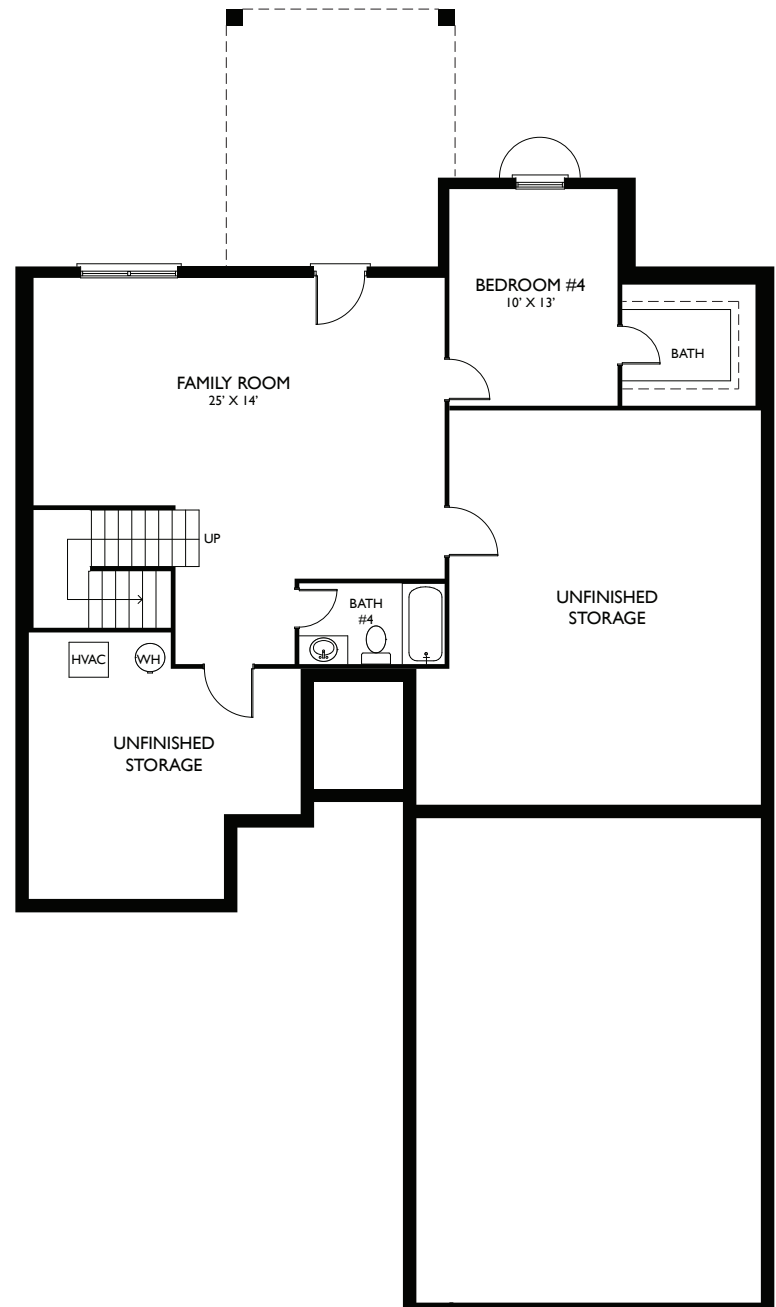

The Yorkshire by Infinity Homes

MAIN LEVEL
1,728 SQ. FT.

OPTIONAL COURTYARD GARAGE

BONUS ROOM
592 SQ. FT.

OPTIONAL FINISHED LOWER LEVEL
786 SQ. FT.