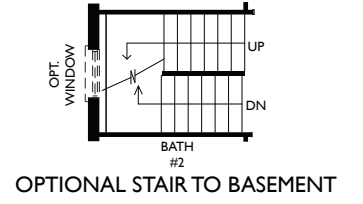

The Yorkshire by Infinity Homes

MAIN LEVEL
1,728 SQ. FT.

OPTIONAL COURTYARD GARAGE

BONUS ROOM
592 SQ. FT.

OPTIONAL FINISHED LOWER LEVEL
786 SQ. FT.