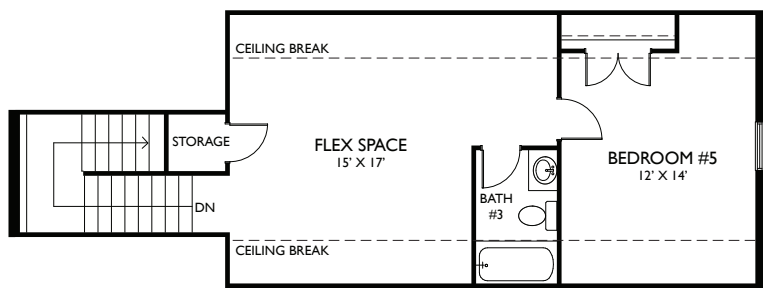

The Yorkshire by Infinity Homes

MAIN LEVEL
1,728 SQ. FT.

OPTIONAL COURTYARD GARAGE

BONUS ROOM
592 SQ. FT.

OPTIONAL FINISHED LOWER LEVEL
786 SQ. FT.