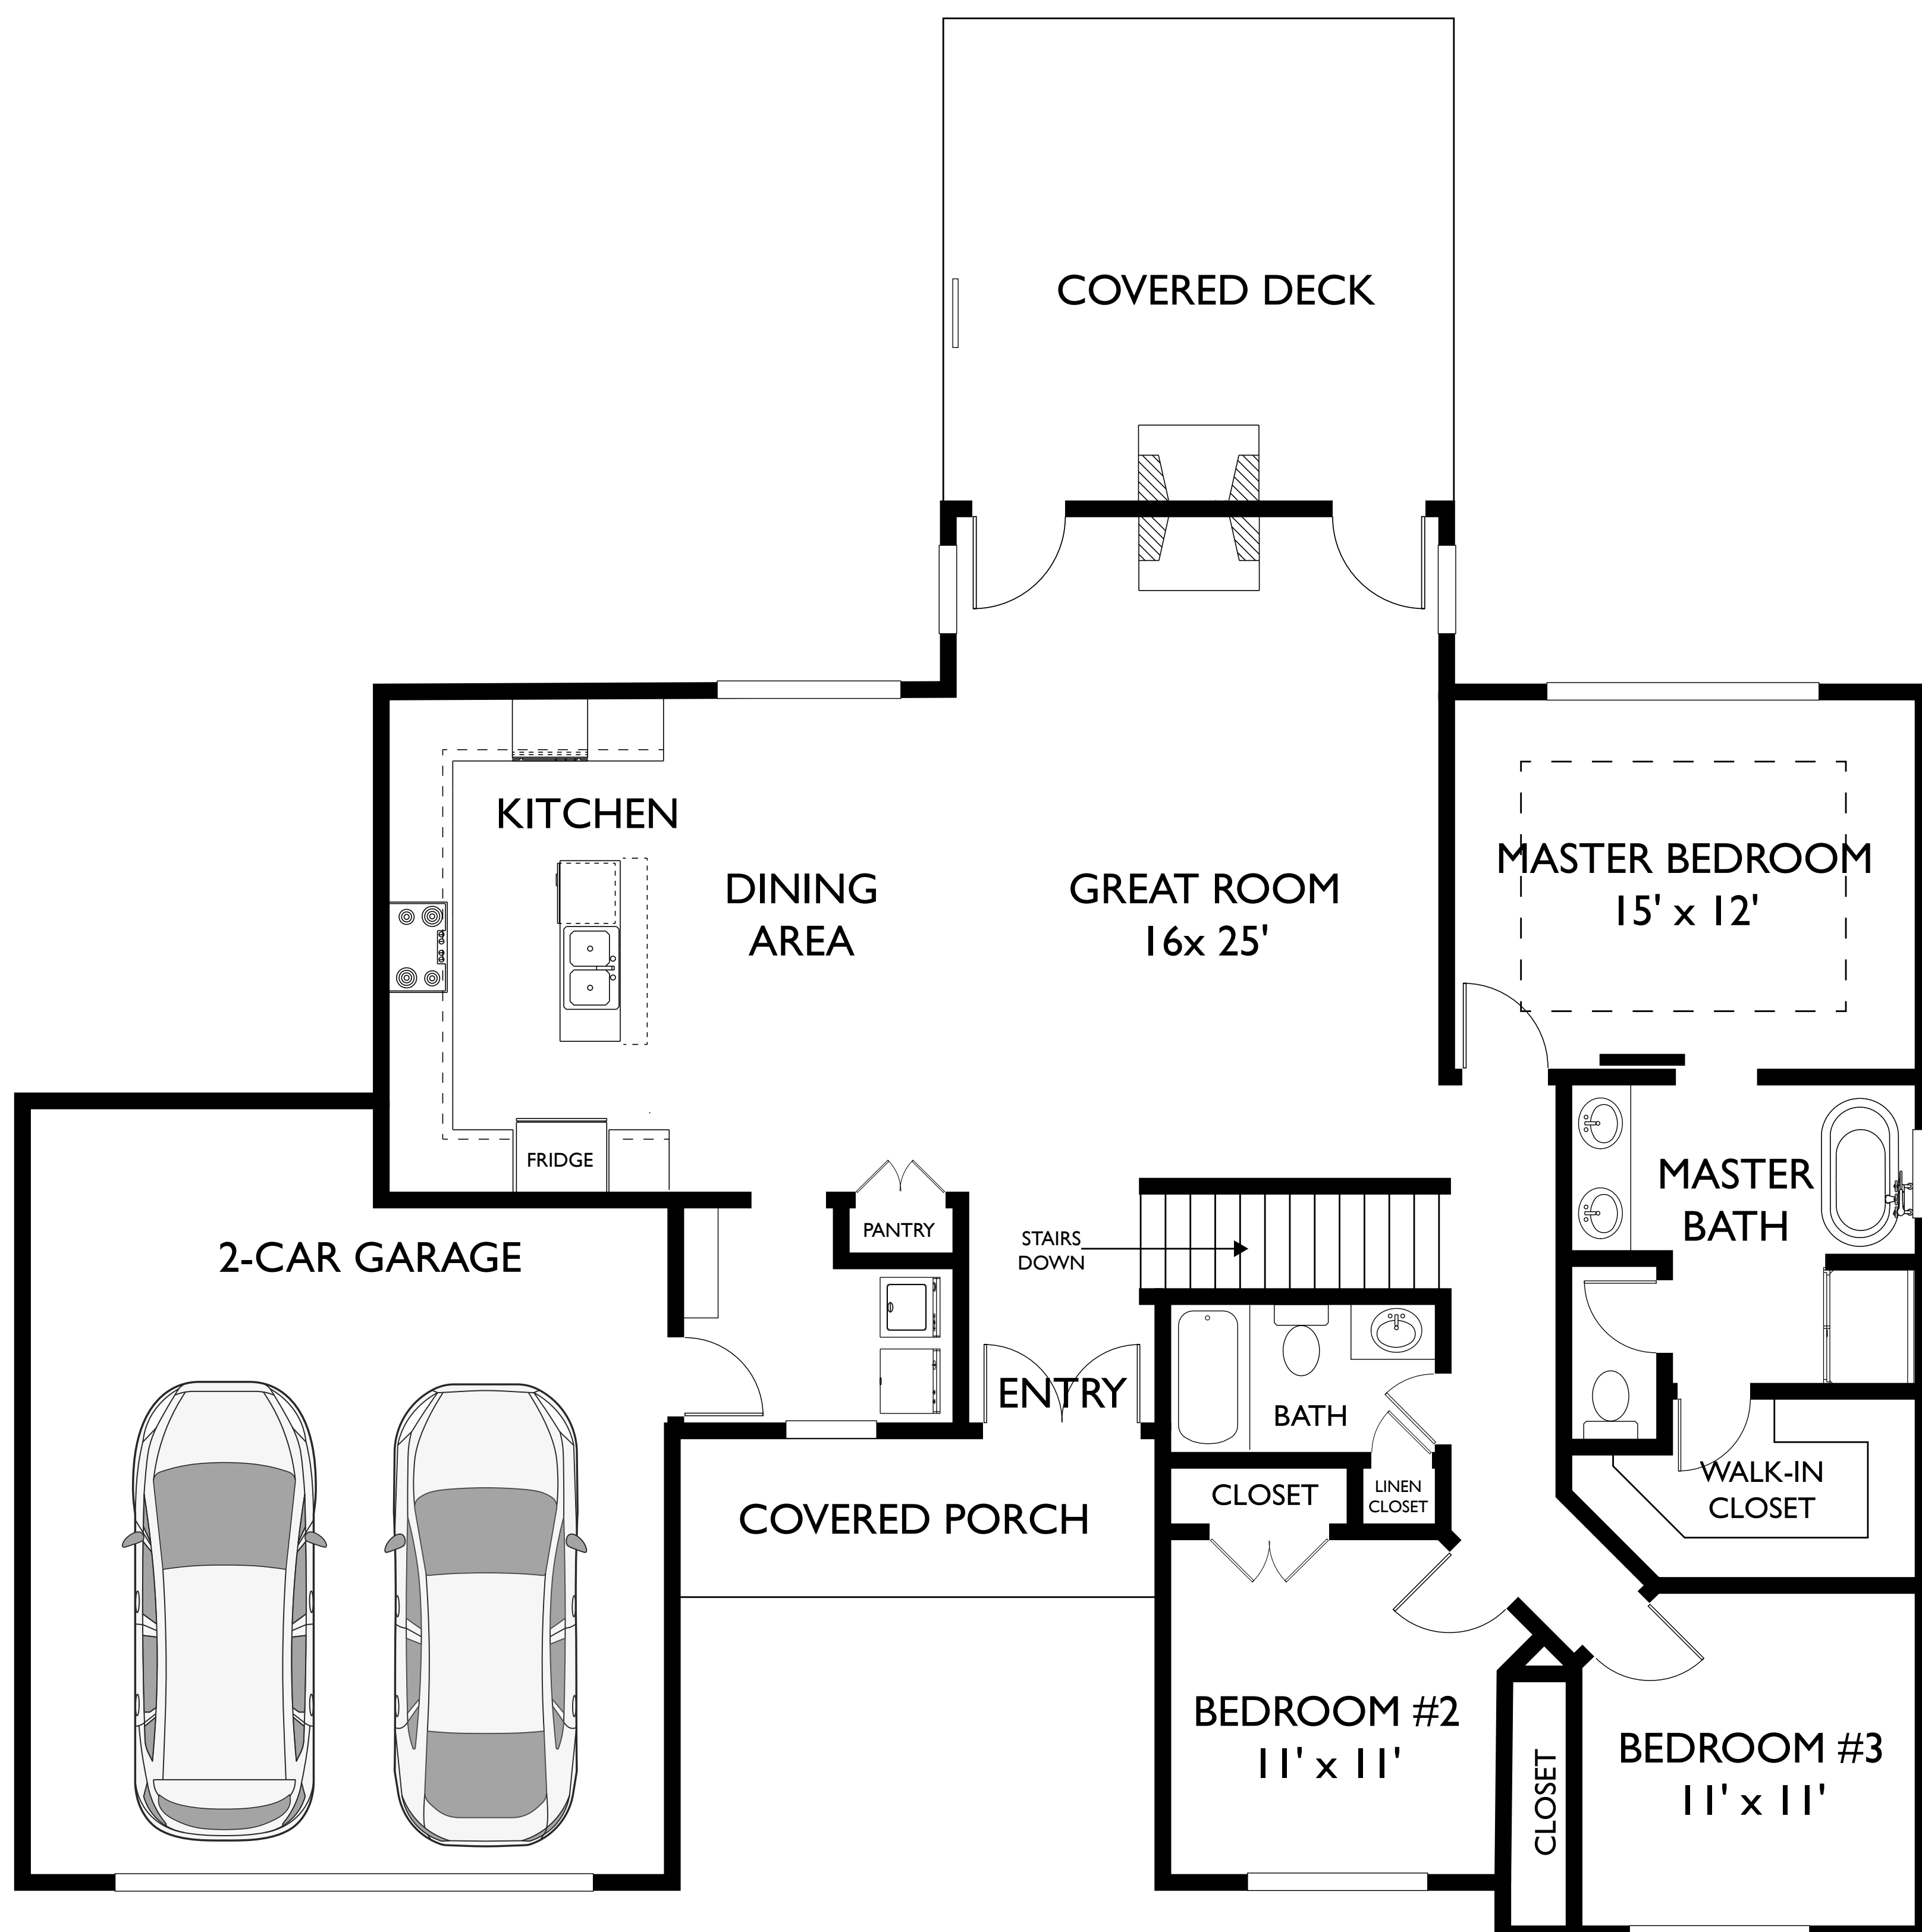

The Kensington

1,708 SQUARE FEET • 3 BEDROOMS • 2 BATHS

The Kensington (Homearama 2018) is a delightful 2600 square foot walkout ranch with a quaint front porch and double door entry. A large, lovely, and open floorplan greets you as you open the front door. A beautiful great room with see through fireplace to an outdoor entertaining space, soaring vaulted ceilings and walls of windows add to the charm of this special room. The dining area and gourmet kitchen are a chef's delight. A master suite, two additional bedrooms, and hall bath complete the first level. The lower level features a large entertainment area, guest suite and storage.

Floor plan is for illustration only. Designs and specifications may be revised.