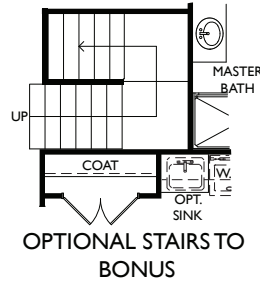

The Dover by Infinity Homes

MAIN LEVEL
 1,940 SQ. FT.

OPTIONAL FREE STANDING TUB

OPTIONAL STAIRS TO BONUS

OPTIONAL BENCH & CUBBIES

OPTIONAL GOLF CART GARAGE

OPTIONAL STAIRS TO BASEMENT AND BONUS

OPTIONAL STAIRS TO BASEMENT

OPTIONAL BONUS ROOM
 500 SQ. FT.

OPTIONAL BASEMENT LEVEL
 734 SQ. FT.