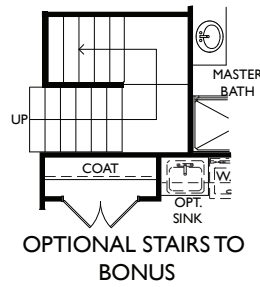

# The Dover by Infinity Homes

**MAIN LEVEL**  
1,940 SQ. FT.

OPTIONAL FREE STANDING TUB

OPTIONAL STAIRS TO BONUS

OPTIONAL BENCH & CUBBIES

OPTIONAL GOLF CART GARAGE

OPTIONAL STAIRS TO BASEMENT AND BONUS

OPTIONAL STAIRS TO BASEMENT

OPTIONAL BONUS ROOM  
500 SQ. FT.

OPTIONAL BASEMENT LEVEL  
734 SQ. FT.