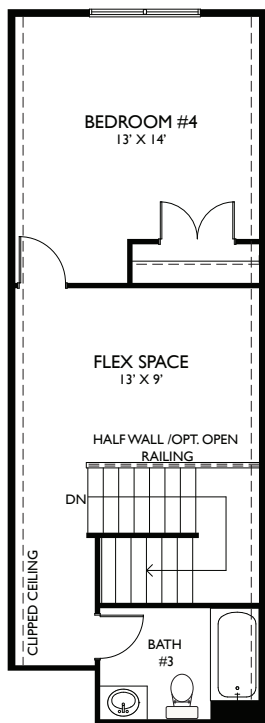

# The Dover by Infinity Homes

**MAIN LEVEL**  
1,940 SQ. FT.

OPTIONAL FREE STANDING TUB

OPTIONAL STAIRS TO BONUS

OPTIONAL BENCH & CUBBIES

OPTIONAL GOLF CART GARAGE

OPTIONAL STAIRS TO BASEMENT AND BONUS

OPTIONAL STAIRS TO BASEMENT

OPTIONAL BONUS ROOM  
500 SQ. FT.

OPTIONAL BASEMENT LEVEL  
734 SQ. FT.