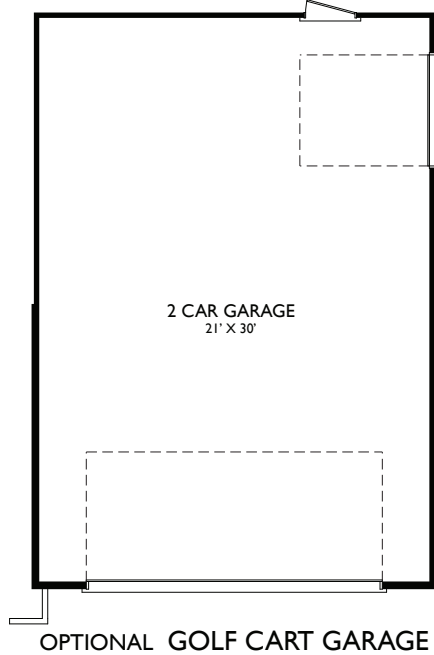

The Dover by Infinity Homes

MAIN LEVEL
 1,940 SQ. FT.

OPTIONAL FREE STANDING TUB

OPTIONAL STAIRS TO BONUS

OPTIONAL BENCH & CUBBIES

OPTIONAL GOLF CART GARAGE

OPTIONAL STAIRS TO BASEMENT AND BONUS

OPTIONAL STAIRS TO BASEMENT

OPTIONAL BONUS ROOM
 500 SQ. FT.

OPTIONAL BASEMENT LEVEL
 734 SQ. FT.