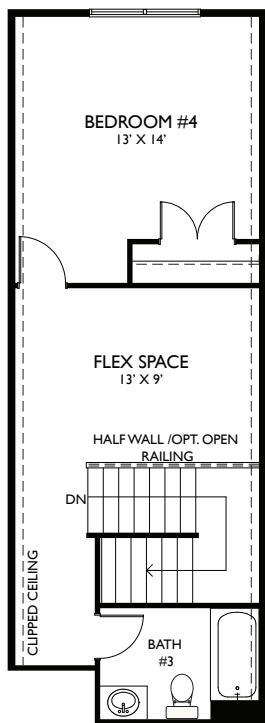

The Dover by Infinity Homes

MAIN LEVEL
 1,940 SQ. FT.

OPTIONAL FREE STANDING TUB

OPTIONAL STAIRS TO BONUS

OPTIONAL BENCH & CUBBIES

OPTIONAL GOLF CART GARAGE

OPTIONAL STAIRS TO BASEMENT AND BONUS

OPTIONAL STAIRS TO BASEMENT

OPTIONAL BONUS ROOM
 500 SQ. FT.

OPTIONAL BASEMENT LEVEL
 734 SQ. FT.