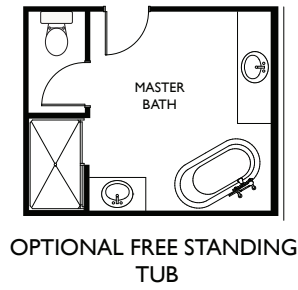

The Dover by Infinity Homes

MAIN LEVEL
 1,940 SQ. FT.

OPTIONAL FREE STANDING TUB

OPTIONAL STAIRS TO BONUS

OPTIONAL BENCH & CUBBIES

OPTIONAL GOLF CART GARAGE

OPTIONAL STAIRS TO BASEMENT AND BONUS

OPTIONAL STAIRS TO BASEMENT

OPTIONAL BONUS ROOM
 500 SQ. FT.

OPTIONAL BASEMENT LEVEL
 734 SQ. FT.