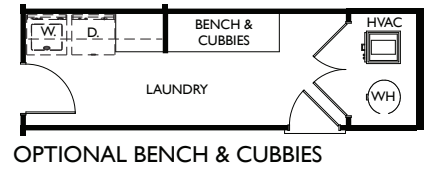

# The Dover by Infinity Homes

**MAIN LEVEL**  
1,940 SQ. FT.

OPTIONAL FREE STANDING TUB

OPTIONAL STAIRS TO BONUS

OPTIONAL BENCH & CUBBIES

OPTIONAL GOLF CART GARAGE

OPTIONAL STAIRS TO BASEMENT AND BONUS

OPTIONAL STAIRS TO BASEMENT

OPTIONAL BONUS ROOM  
500 SQ. FT.

OPTIONAL BASEMENT LEVEL  
734 SQ. FT.