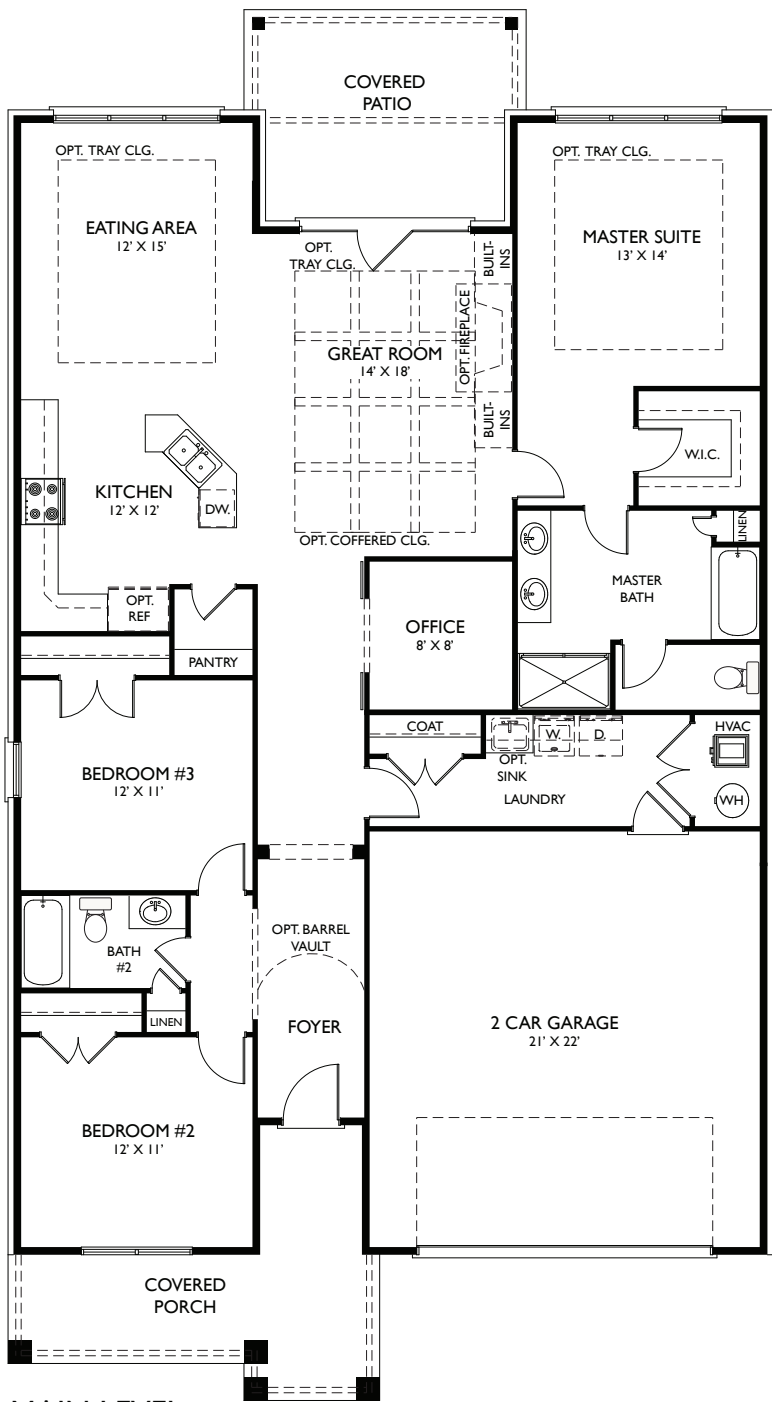

# The Dover by Infinity Homes

**MAIN LEVEL**  
1,940 SQ. FT.

OPTIONAL FREE STANDING TUB

OPTIONAL STAIRS TO BONUS

OPTIONAL BENCH & CUBBIES

OPTIONAL GOLF CART GARAGE

OPTIONAL STAIRS TO BASEMENT AND BONUS

OPTIONAL STAIRS TO BASEMENT

OPTIONAL BONUS ROOM  
500 SQ. FT.

OPTIONAL BASEMENT LEVEL  
734 SQ. FT.