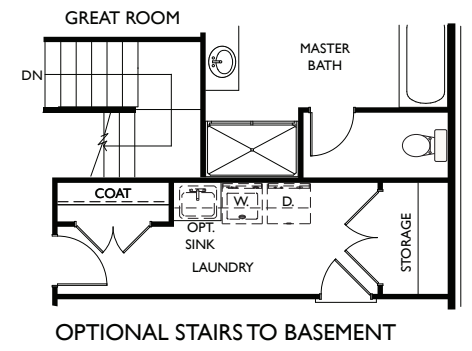

# The Dover by Infinity Homes

**MAIN LEVEL**  
1,940 SQ. FT.

OPTIONAL FREE STANDING TUB

OPTIONAL STAIRS TO BONUS

OPTIONAL BENCH & CUBBIES

OPTIONAL GOLF CART GARAGE

OPTIONAL STAIRS TO BASEMENT AND BONUS

OPTIONAL STAIRS TO BASEMENT

OPTIONAL BONUS ROOM  
500 SQ. FT.

OPTIONAL BASEMENT LEVEL  
734 SQ. FT.