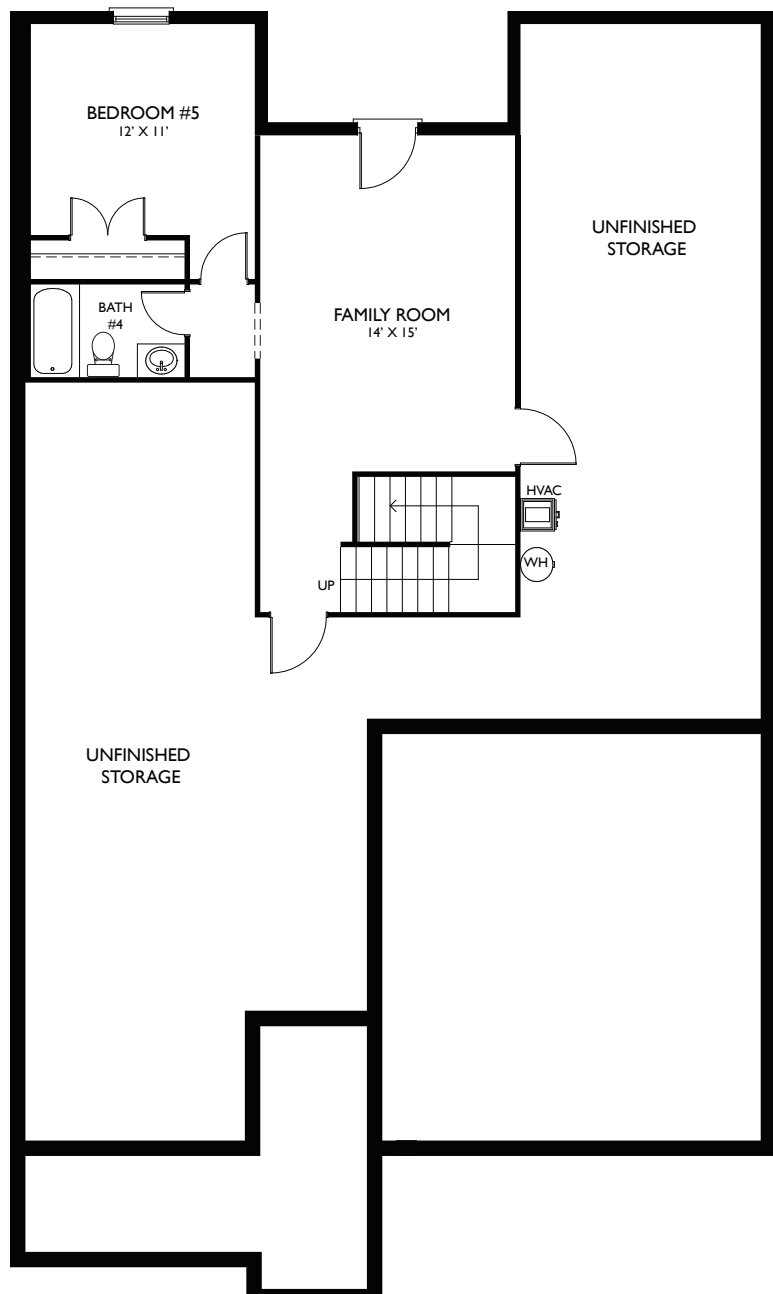

# The Dover by Infinity Homes

**MAIN LEVEL**  
1,940 SQ. FT.

OPTIONAL FREE STANDING TUB

OPTIONAL STAIRS TO BONUS

OPTIONAL BENCH & CUBBIES

OPTIONAL GOLF CART GARAGE

OPTIONAL STAIRS TO BASEMENT AND BONUS

OPTIONAL STAIRS TO BASEMENT

OPTIONAL BONUS ROOM  
500 SQ. FT.

OPTIONAL BASEMENT LEVEL  
734 SQ. FT.