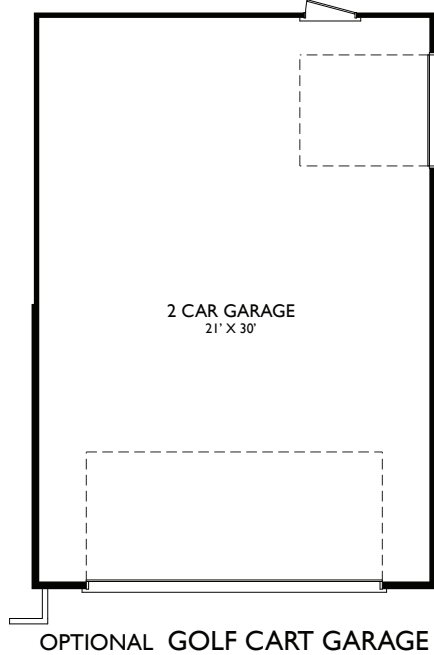

# The Dover by Infinity Homes

**MAIN LEVEL**  
1,940 SQ. FT.

OPTIONAL FREE STANDING TUB

OPTIONAL STAIRS TO BONUS

OPTIONAL BENCH & CUBBIES

OPTIONAL GOLF CART GARAGE

OPTIONAL STAIRS TO BASEMENT AND BONUS

OPTIONAL STAIRS TO BASEMENT

OPTIONAL BONUS ROOM  
500 SQ. FT.

OPTIONAL BASEMENT LEVEL  
734 SQ. FT.