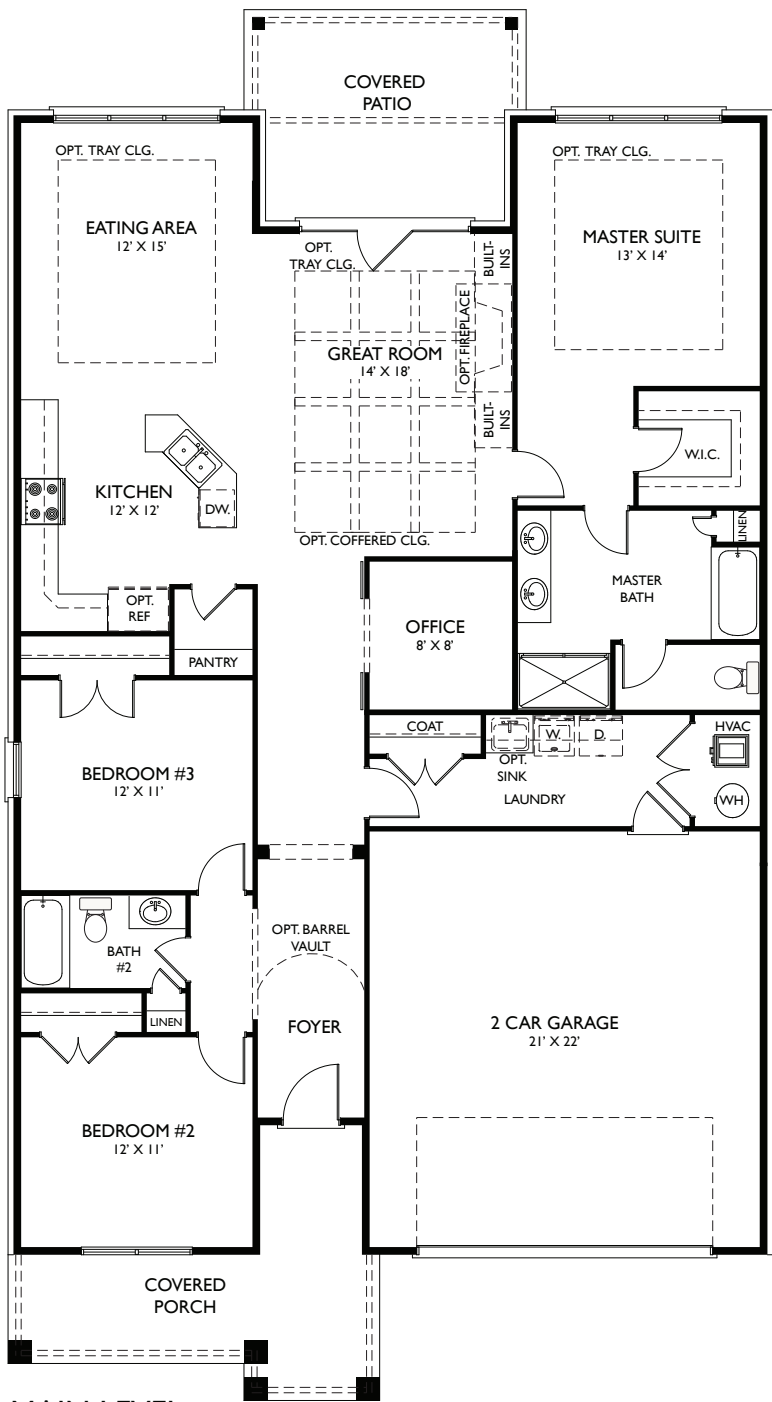

The Dover by Infinity Homes

MAIN LEVEL
 1,940 SQ. FT.

OPTIONAL FREE STANDING TUB

OPTIONAL STAIRS TO BONUS

OPTIONAL BENCH & CUBBIES

OPTIONAL GOLF CART GARAGE

OPTIONAL STAIRS TO BASEMENT AND BONUS

OPTIONAL STAIRS TO BASEMENT

OPTIONAL BONUS ROOM
 500 SQ. FT.

OPTIONAL BASEMENT LEVEL
 734 SQ. FT.