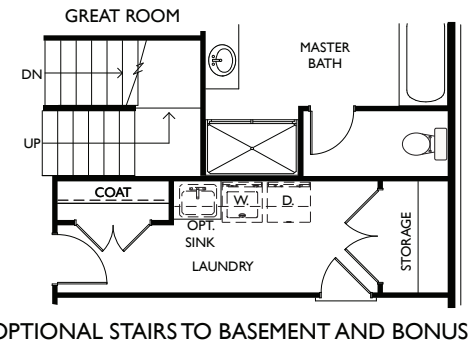

# The Dover by Infinity Homes

**MAIN LEVEL**  
1,940 SQ. FT.

OPTIONAL FREE STANDING TUB

OPTIONAL STAIRS TO BONUS

OPTIONAL BENCH & CUBBIES

OPTIONAL GOLF CART GARAGE

OPTIONAL STAIRS TO BASEMENT AND BONUS

OPTIONAL STAIRS TO BASEMENT

OPTIONAL BONUS ROOM  
500 SQ. FT.

OPTIONAL BASEMENT LEVEL  
734 SQ. FT.