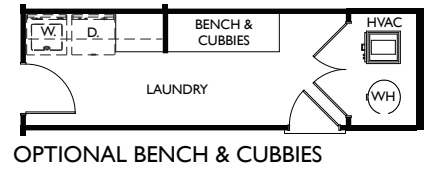

The Dover by Infinity Homes

MAIN LEVEL
 1,940 SQ. FT.

OPTIONAL FREE STANDING TUB

OPTIONAL STAIRS TO BONUS

OPTIONAL BENCH & CUBBIES

OPTIONAL GOLF CART GARAGE

OPTIONAL STAIRS TO BASEMENT AND BONUS

OPTIONAL STAIRS TO BASEMENT

OPTIONAL BONUS ROOM
 500 SQ. FT.

OPTIONAL BASEMENT LEVEL
 734 SQ. FT.