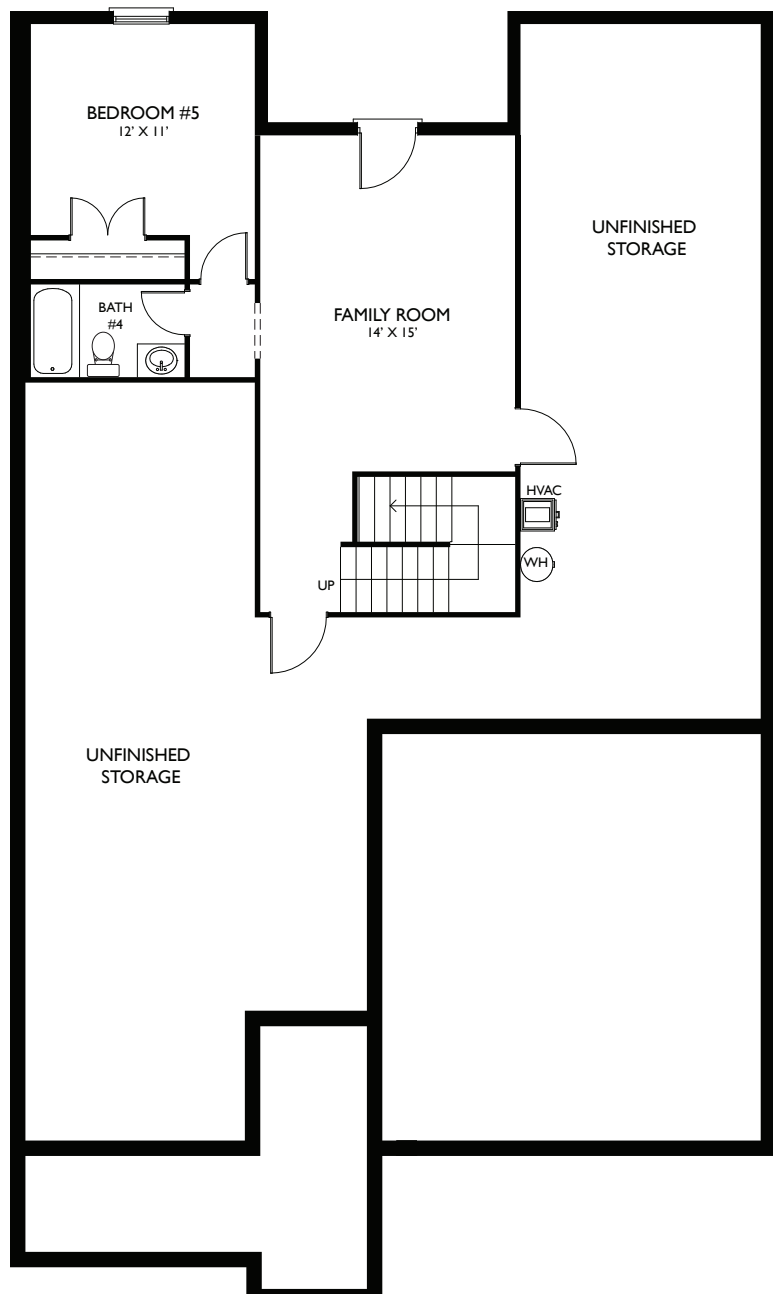

The Dover by Infinity Homes

MAIN LEVEL
 1,940 SQ. FT.

OPTIONAL FREE STANDING TUB

OPTIONAL STAIRS TO BONUS

OPTIONAL BENCH & CUBBIES

OPTIONAL GOLF CART GARAGE

OPTIONAL STAIRS TO BASEMENT AND BONUS

OPTIONAL STAIRS TO BASEMENT

OPTIONAL BONUS ROOM
 500 SQ. FT.

OPTIONAL BASEMENT LEVEL
 734 SQ. FT.