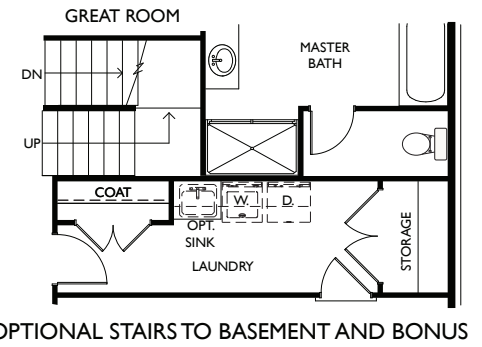

The Dover by Infinity Homes

MAIN LEVEL
 1,940 SQ. FT.

OPTIONAL FREE STANDING TUB

OPTIONAL STAIRS TO BONUS

OPTIONAL BENCH & CUBBIES

OPTIONAL GOLF CART GARAGE

OPTIONAL STAIRS TO BASEMENT AND BONUS

OPTIONAL STAIRS TO BASEMENT

OPTIONAL BONUS ROOM
 500 SQ. FT.

OPTIONAL BASEMENT LEVEL
 734 SQ. FT.