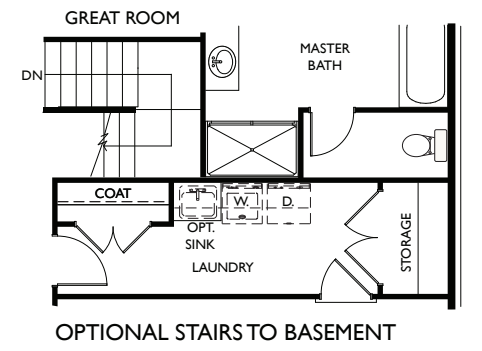

The Dover by Infinity Homes

MAIN LEVEL
 1,940 SQ. FT.

OPTIONAL FREE STANDING TUB

OPTIONAL STAIRS TO BONUS

OPTIONAL BENCH & CUBBIES

OPTIONAL GOLF CART GARAGE

OPTIONAL STAIRS TO BASEMENT AND BONUS

OPTIONAL STAIRS TO BASEMENT

OPTIONAL BONUS ROOM
 500 SQ. FT.

OPTIONAL BASEMENT LEVEL
 734 SQ. FT.